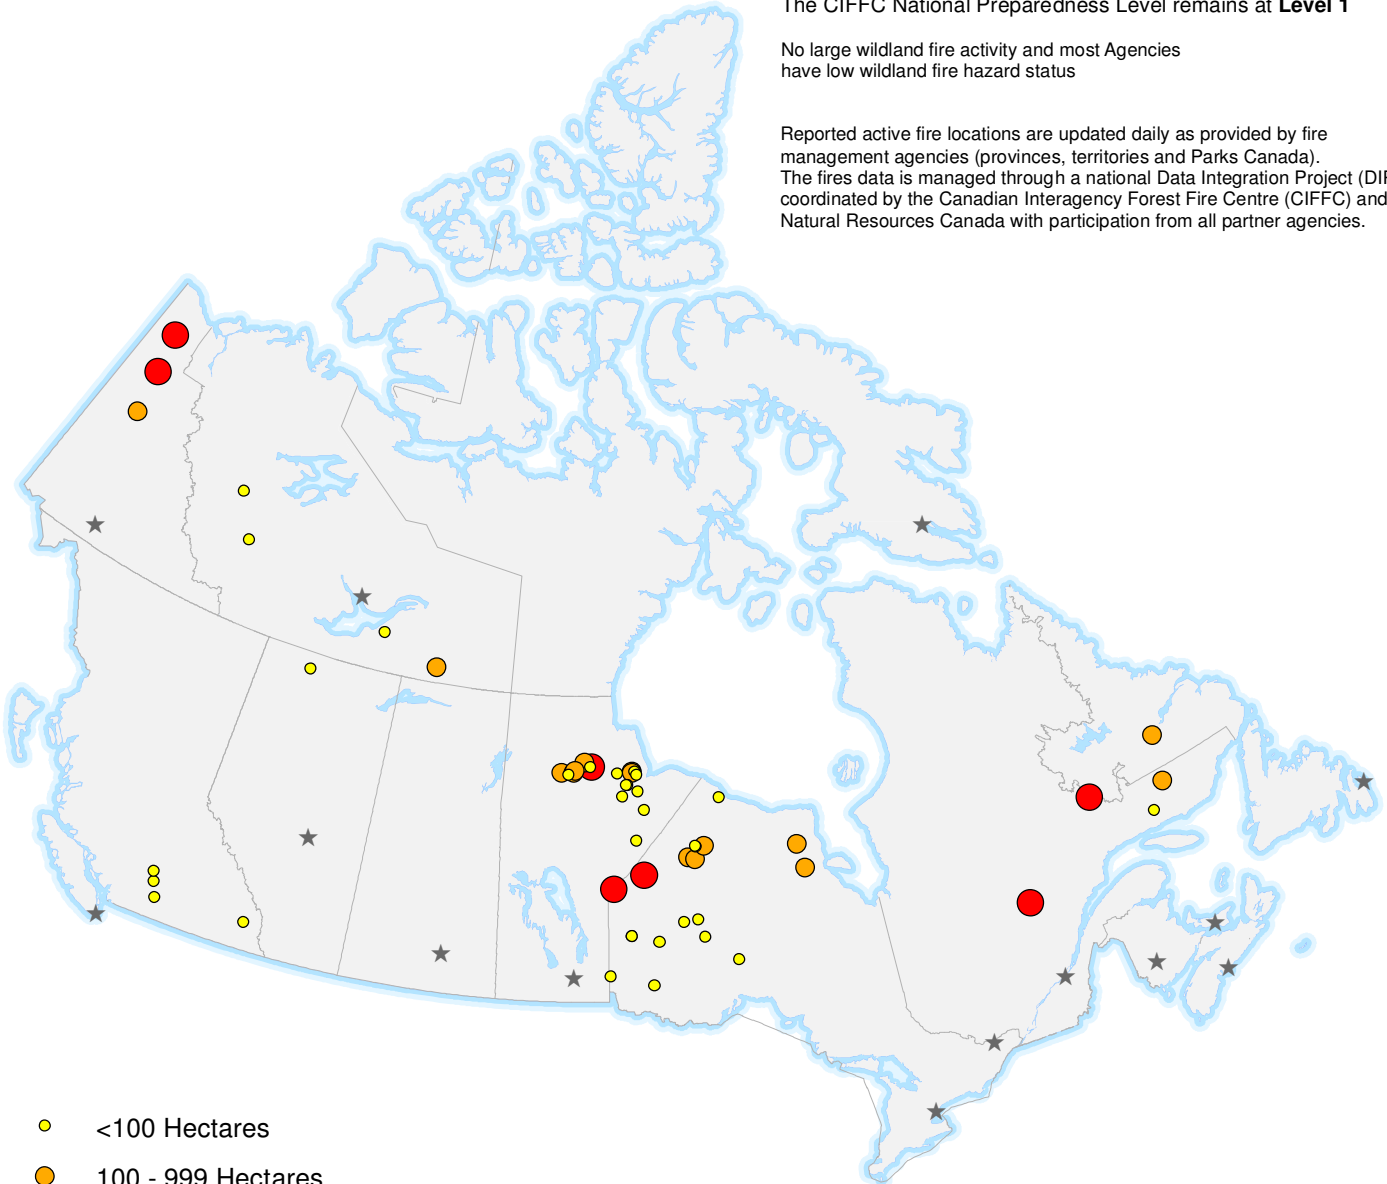

ACTIVE WILDFIRES

29 July 2020

The CIFFC National Preparedness Level remains at **Level 1**

No large wildland fire activity and most Agencies have low wildland fire hazard status

Reported active fire locations are updated daily as provided by fire management agencies (provinces, territories and Parks Canada). The fires data is managed through a national Data Integration Project (DIP) coordinated by the Canadian Interagency Forest Fire Centre (CIFFC) and Natural Resources Canada with participation from all partner agencies.

- <100 Hectares
- 100 - 999 Hectares
- >1000 Hectares