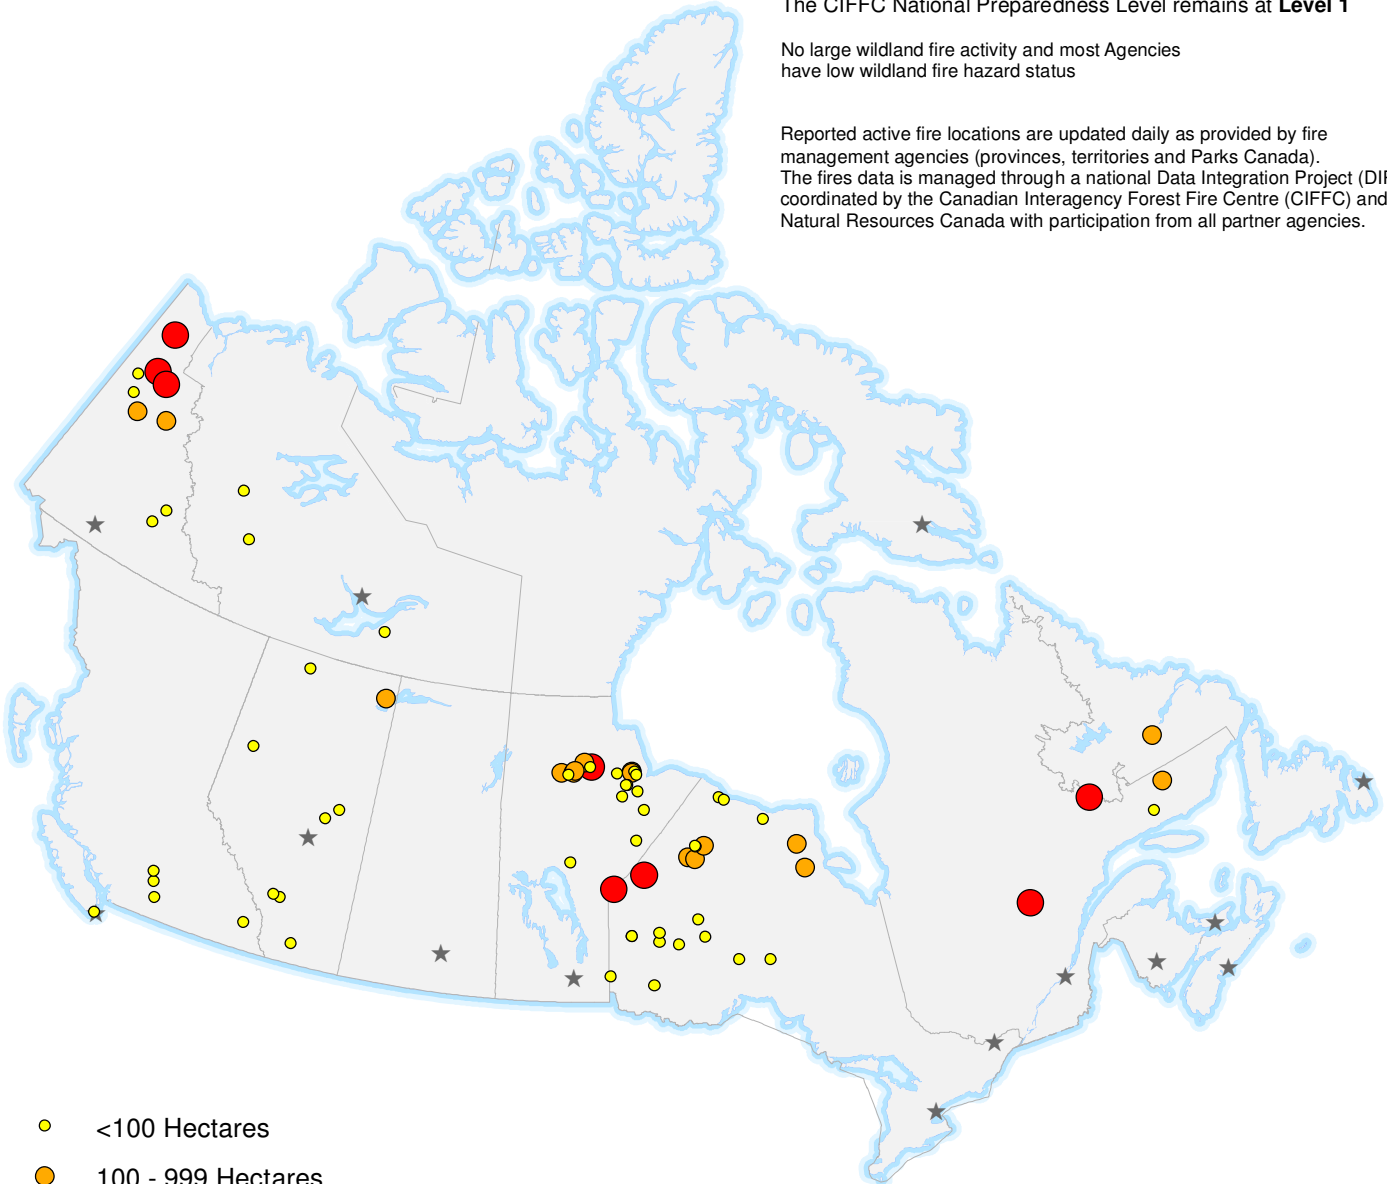

# ACTIVE WILDFIRES

28 July 2020

The CIFFC National Preparedness Level remains at **Level 1**

No large wildland fire activity and most Agencies have low wildland fire hazard status

Reported active fire locations are updated daily as provided by fire management agencies (provinces, territories and Parks Canada). The fires data is managed through a national Data Integration Project (DIP) coordinated by the Canadian Interagency Forest Fire Centre (CIFFC) and Natural Resources Canada with participation from all partner agencies.

- <100 Hectares
- 100 - 999 Hectares
- >1000 Hectares