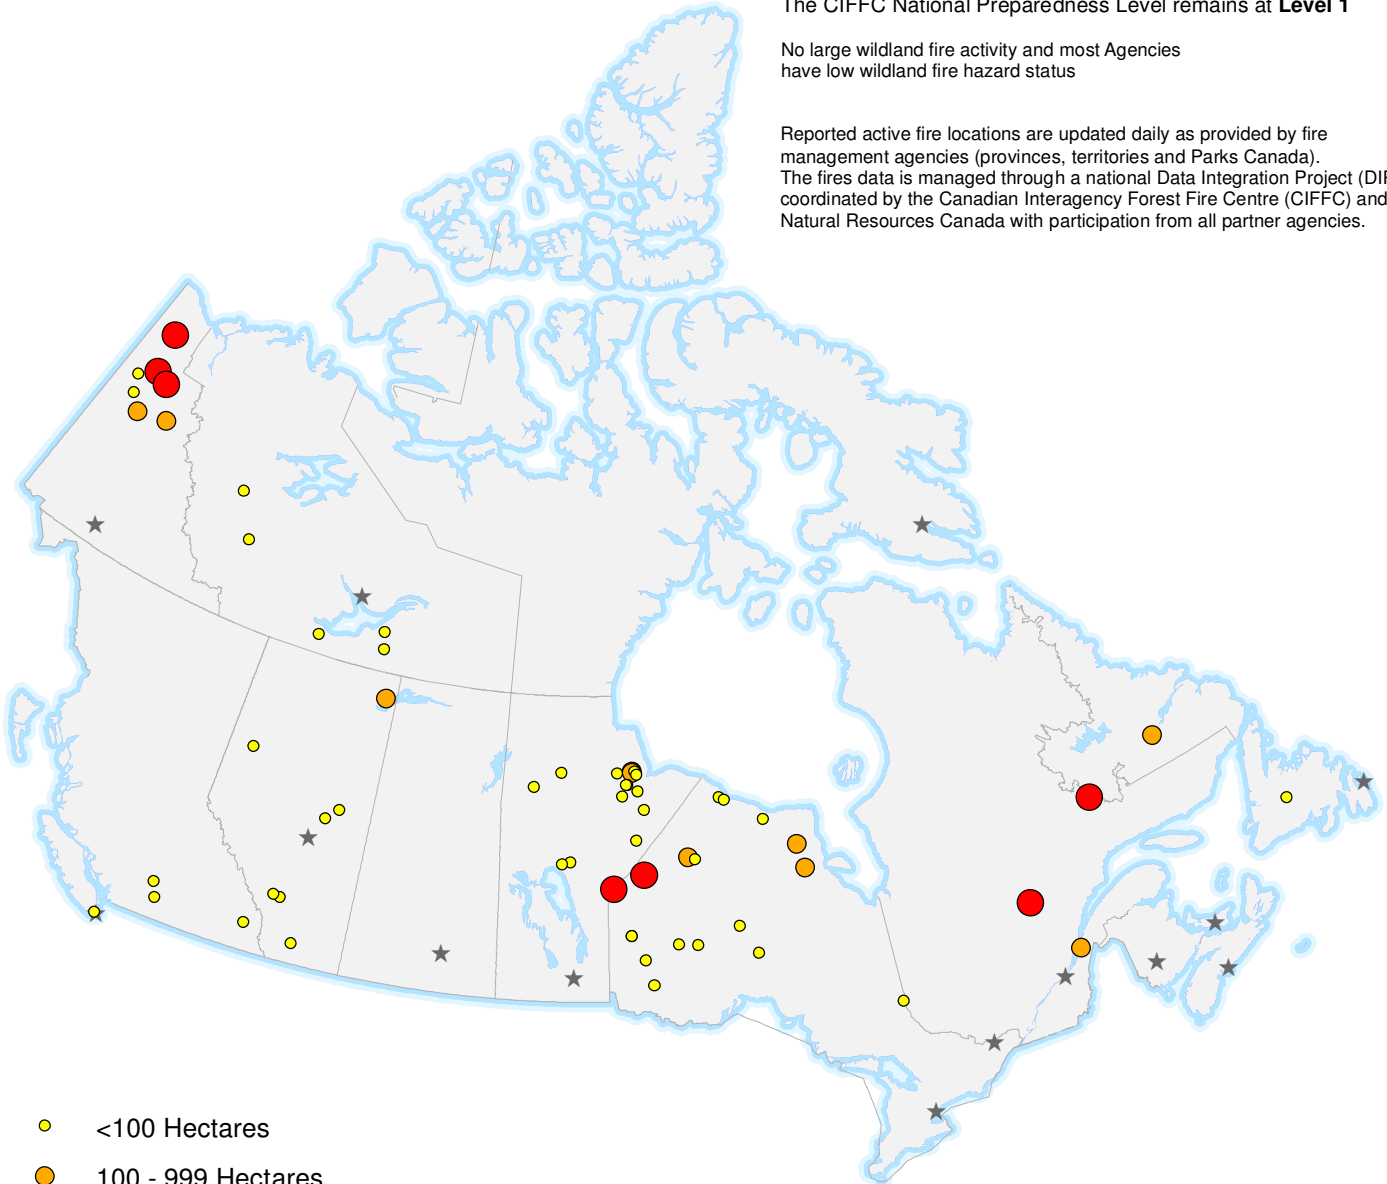

ACTIVE WILDFIRES

24 July 2020

The CIFFC National Preparedness Level remains at **Level 1**

No large wildland fire activity and most Agencies have low wildland fire hazard status

Reported active fire locations are updated daily as provided by fire management agencies (provinces, territories and Parks Canada). The fires data is managed through a national Data Integration Project (DIP) coordinated by the Canadian Interagency Forest Fire Centre (CIFFC) and Natural Resources Canada with participation from all partner agencies.

- <100 Hectares
- 100 - 999 Hectares
- >1000 Hectares