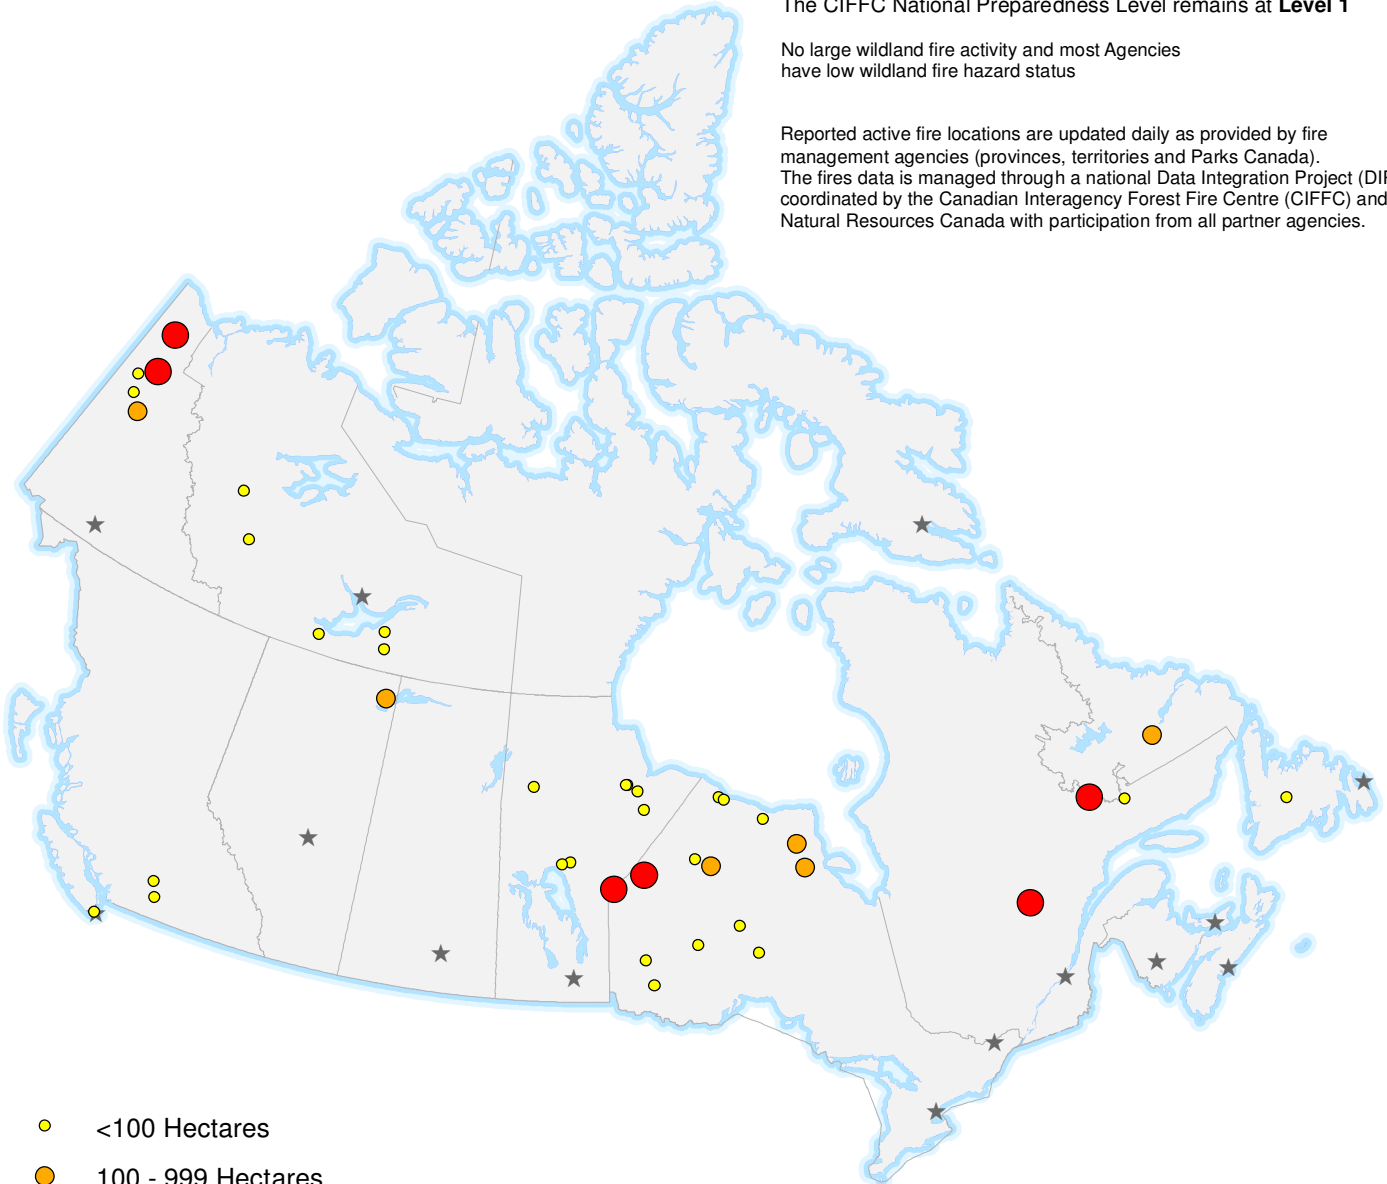

ACTIVE WILDFIRES

23 July 2020

The CIFFC National Preparedness Level remains at **Level 1**

No large wildland fire activity and most Agencies have low wildland fire hazard status

Reported active fire locations are updated daily as provided by fire management agencies (provinces, territories and Parks Canada). The fires data is managed through a national Data Integration Project (DIP) coordinated by the Canadian Interagency Forest Fire Centre (CIFFC) and Natural Resources Canada with participation from all partner agencies.

- <100 Hectares
- 100 - 999 Hectares
- >1000 Hectares