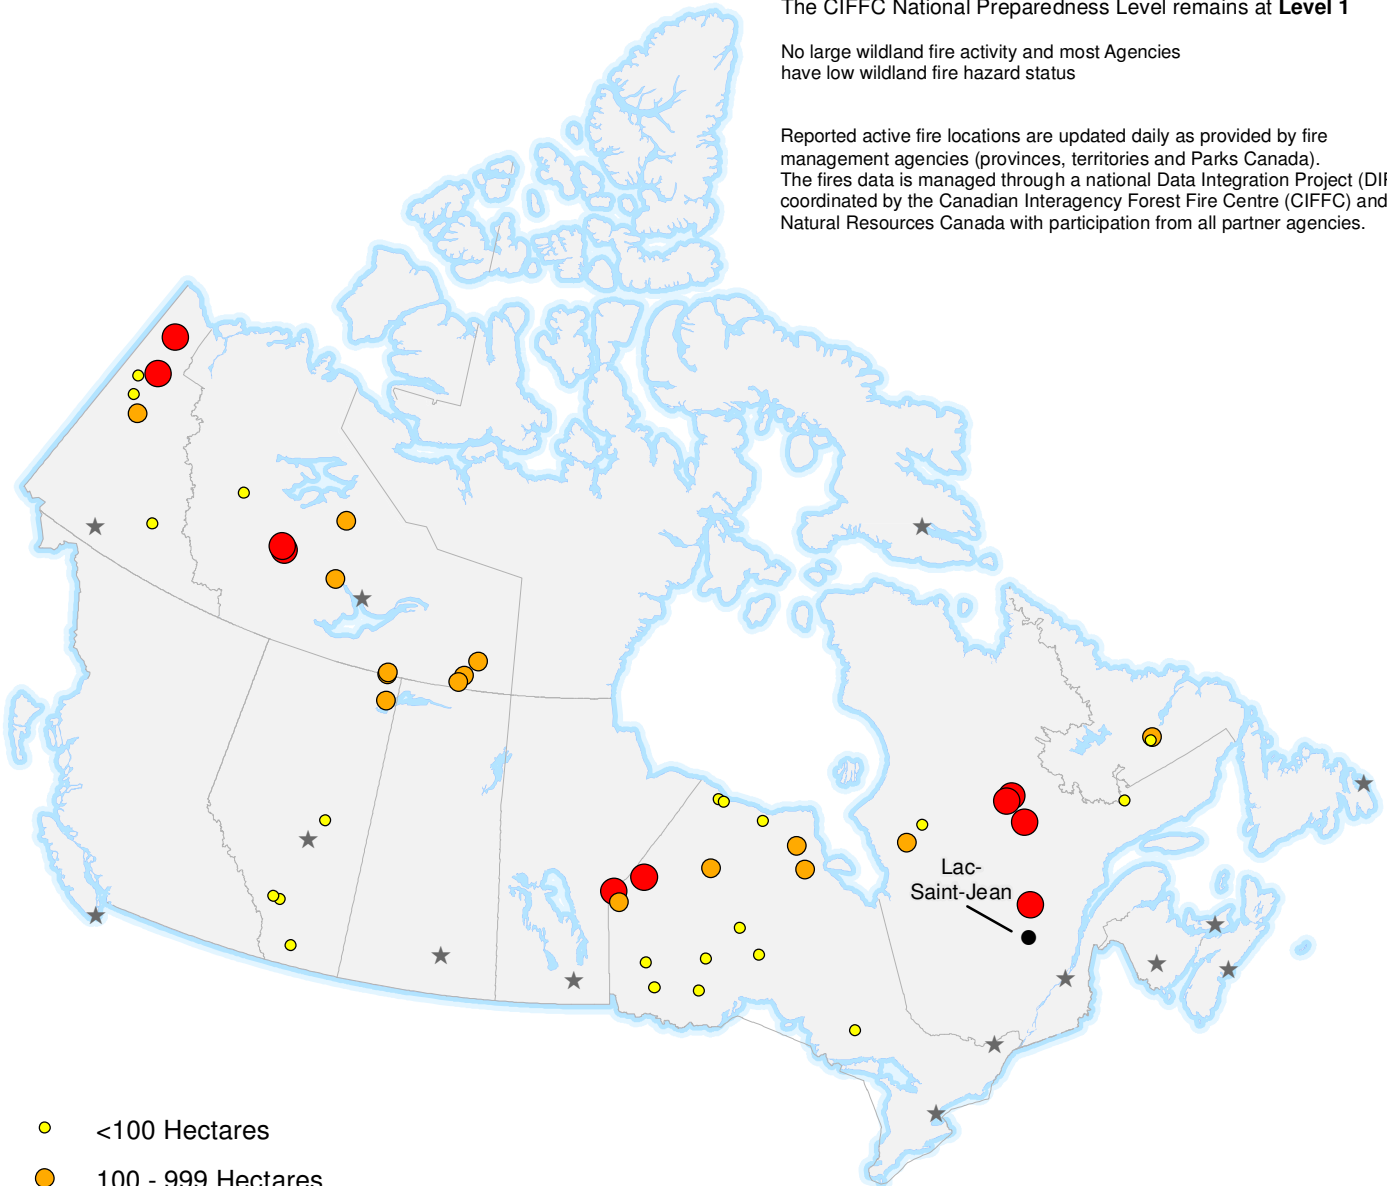

# ACTIVE WILDFIRES

20 July 2020

The CIFFC National Preparedness Level remains at **Level 1**

No large wildland fire activity and most Agencies have low wildland fire hazard status

Reported active fire locations are updated daily as provided by fire management agencies (provinces, territories and Parks Canada). The fires data is managed through a national Data Integration Project (DIP) coordinated by the Canadian Interagency Forest Fire Centre (CIFFC) and Natural Resources Canada with participation from all partner agencies.

- <100 Hectares
- 100 - 999 Hectares
- >1000 Hectares