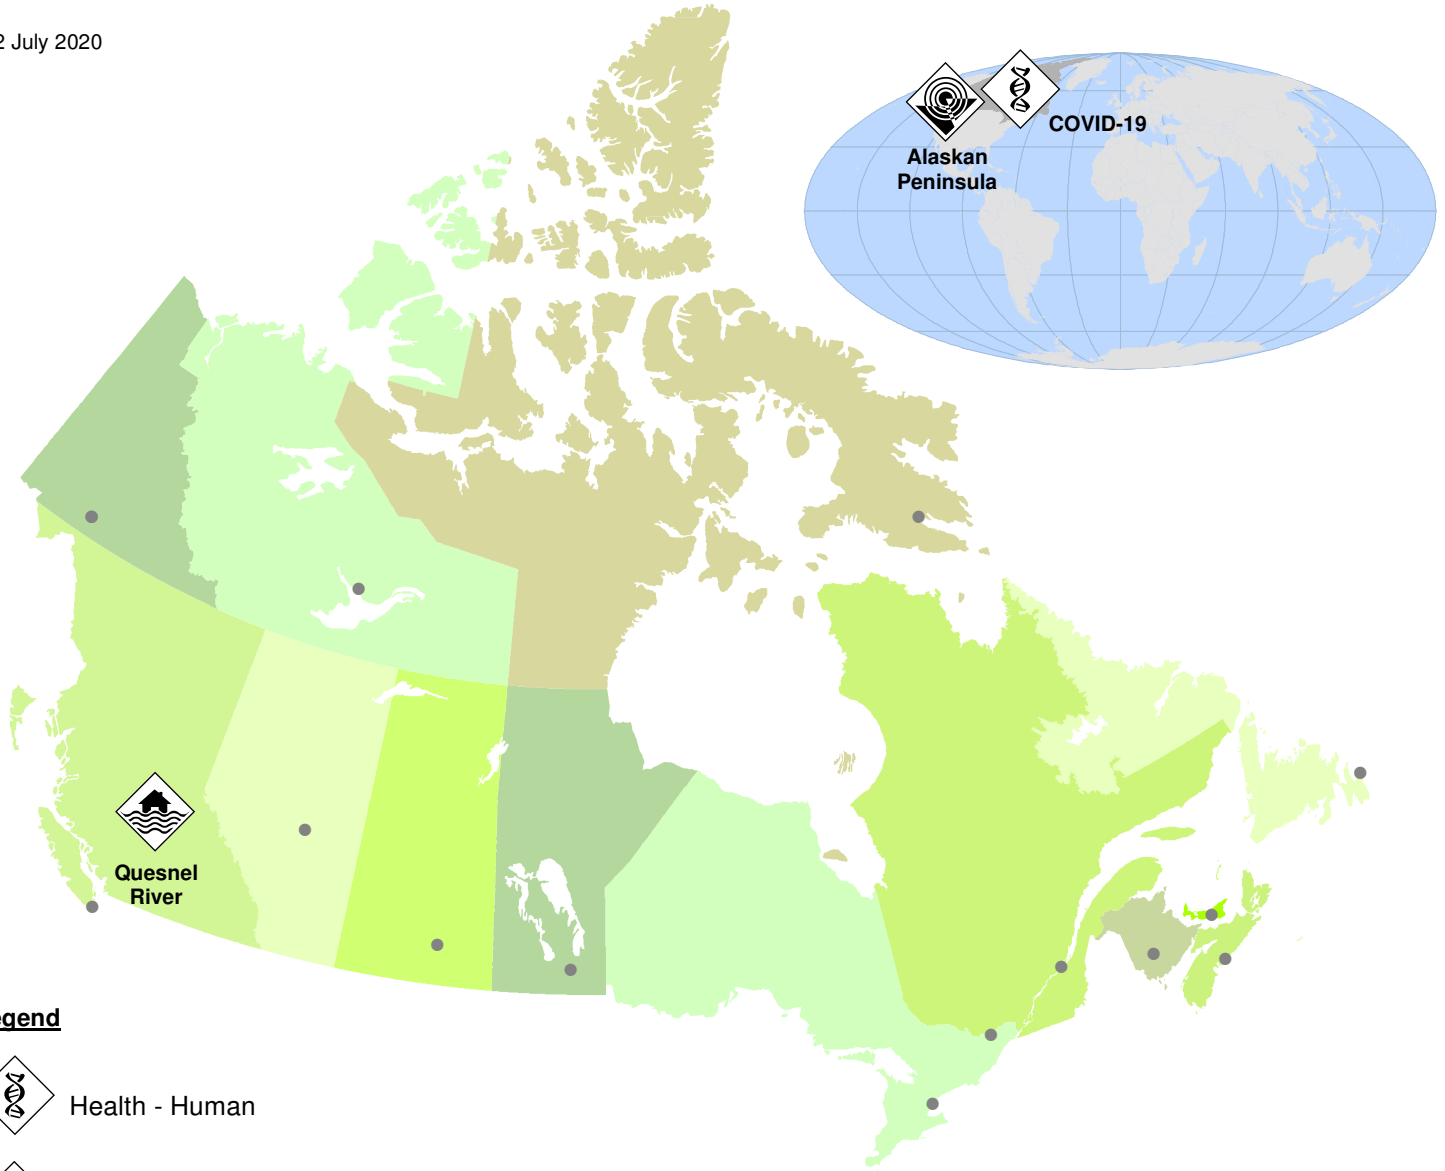

22 July 2020

Legend

 Health - Human

 Extreme Weather - Flooding

 Earthquake