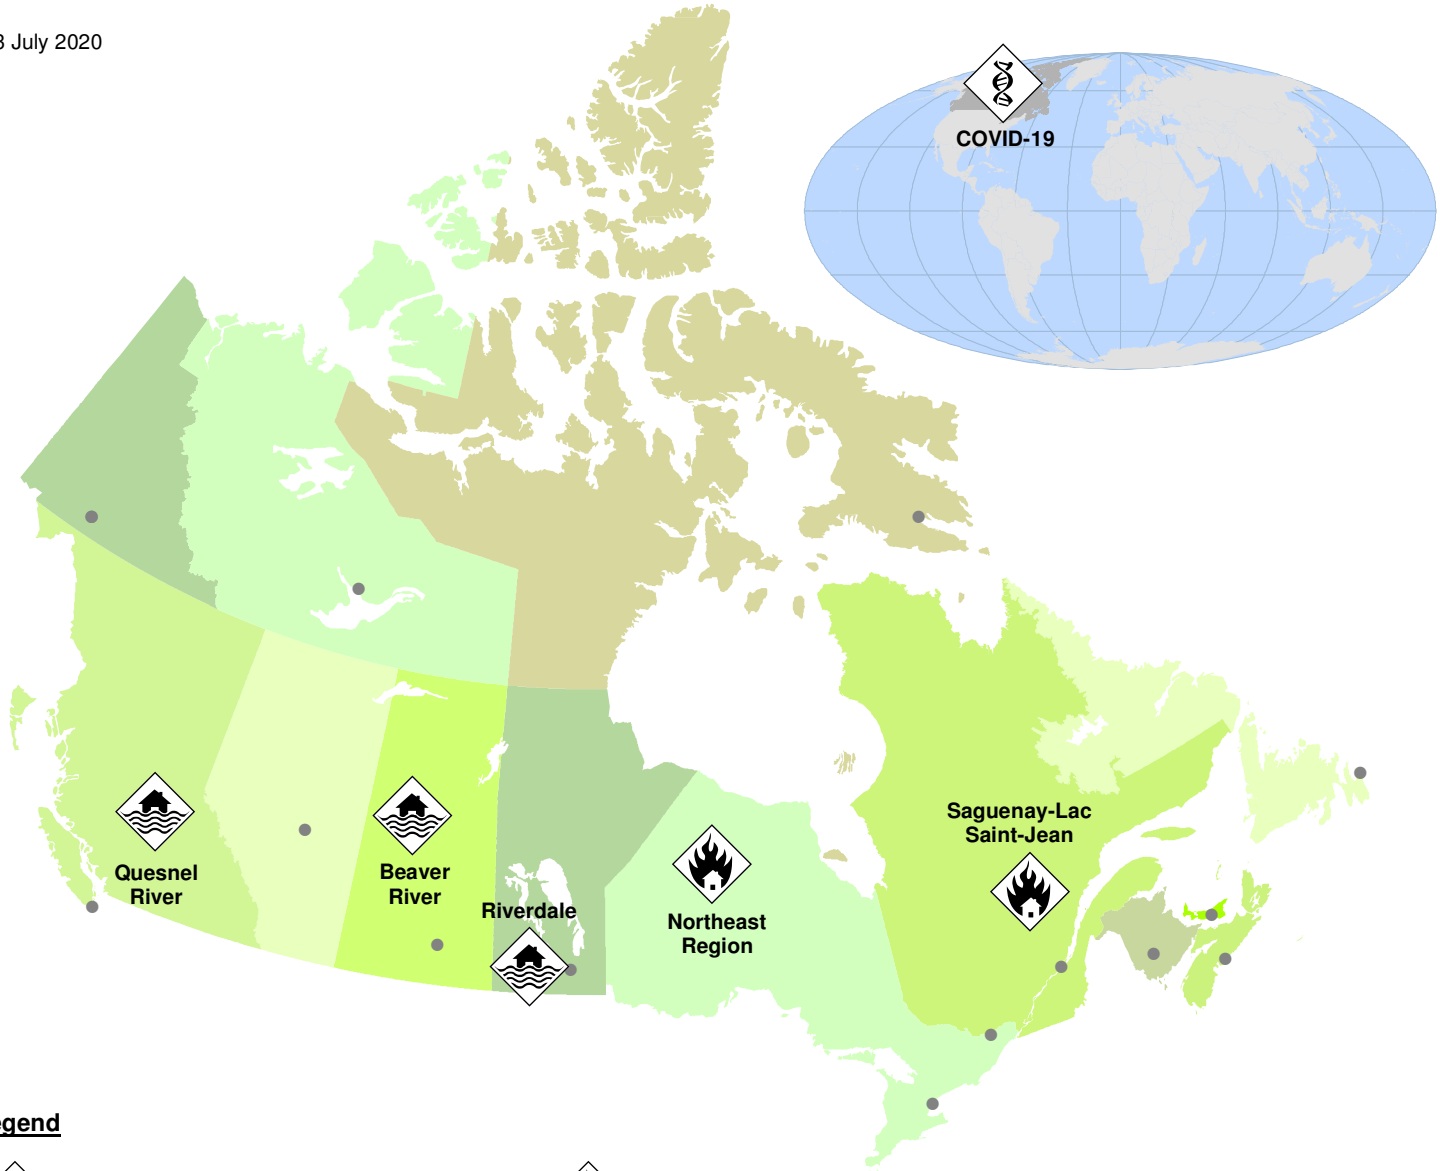

13 July 2020

Legend

Health - Human

Wildland Urban Interface Fire

Extreme Weather - Flooding