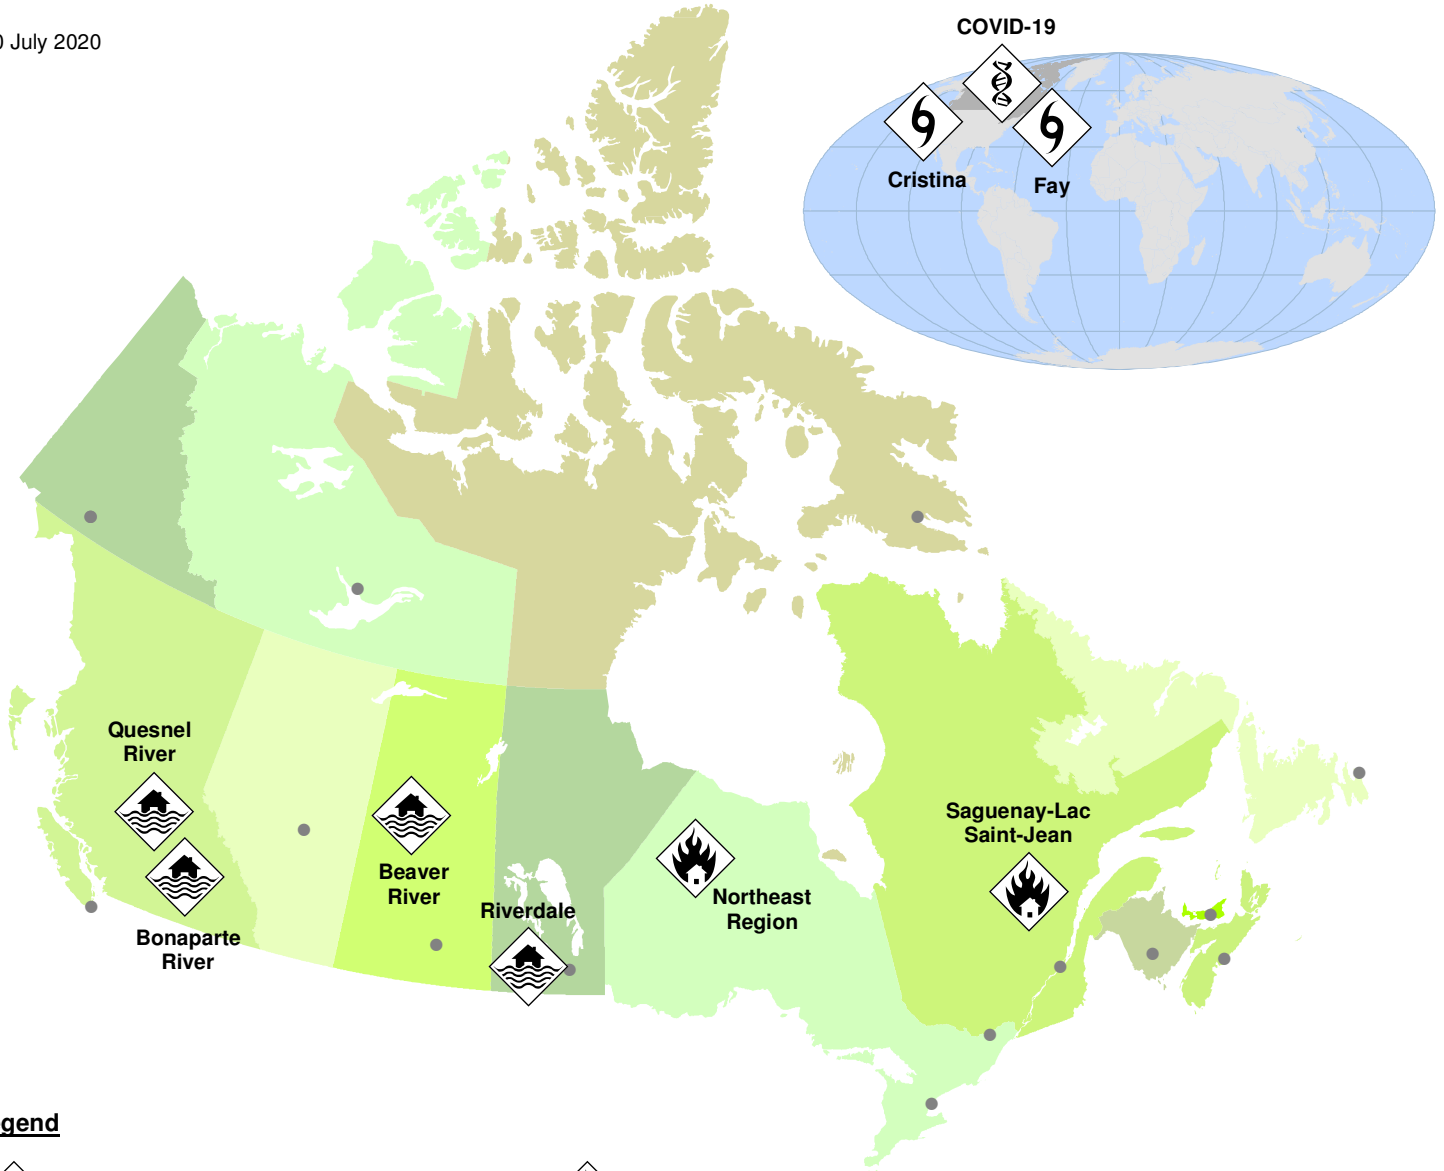

10 July 2020

Legend

Health - Human

Wildland Urban Interface Fire

Extreme Weather - Flooding

Tropical Cyclone - Tropical Storm