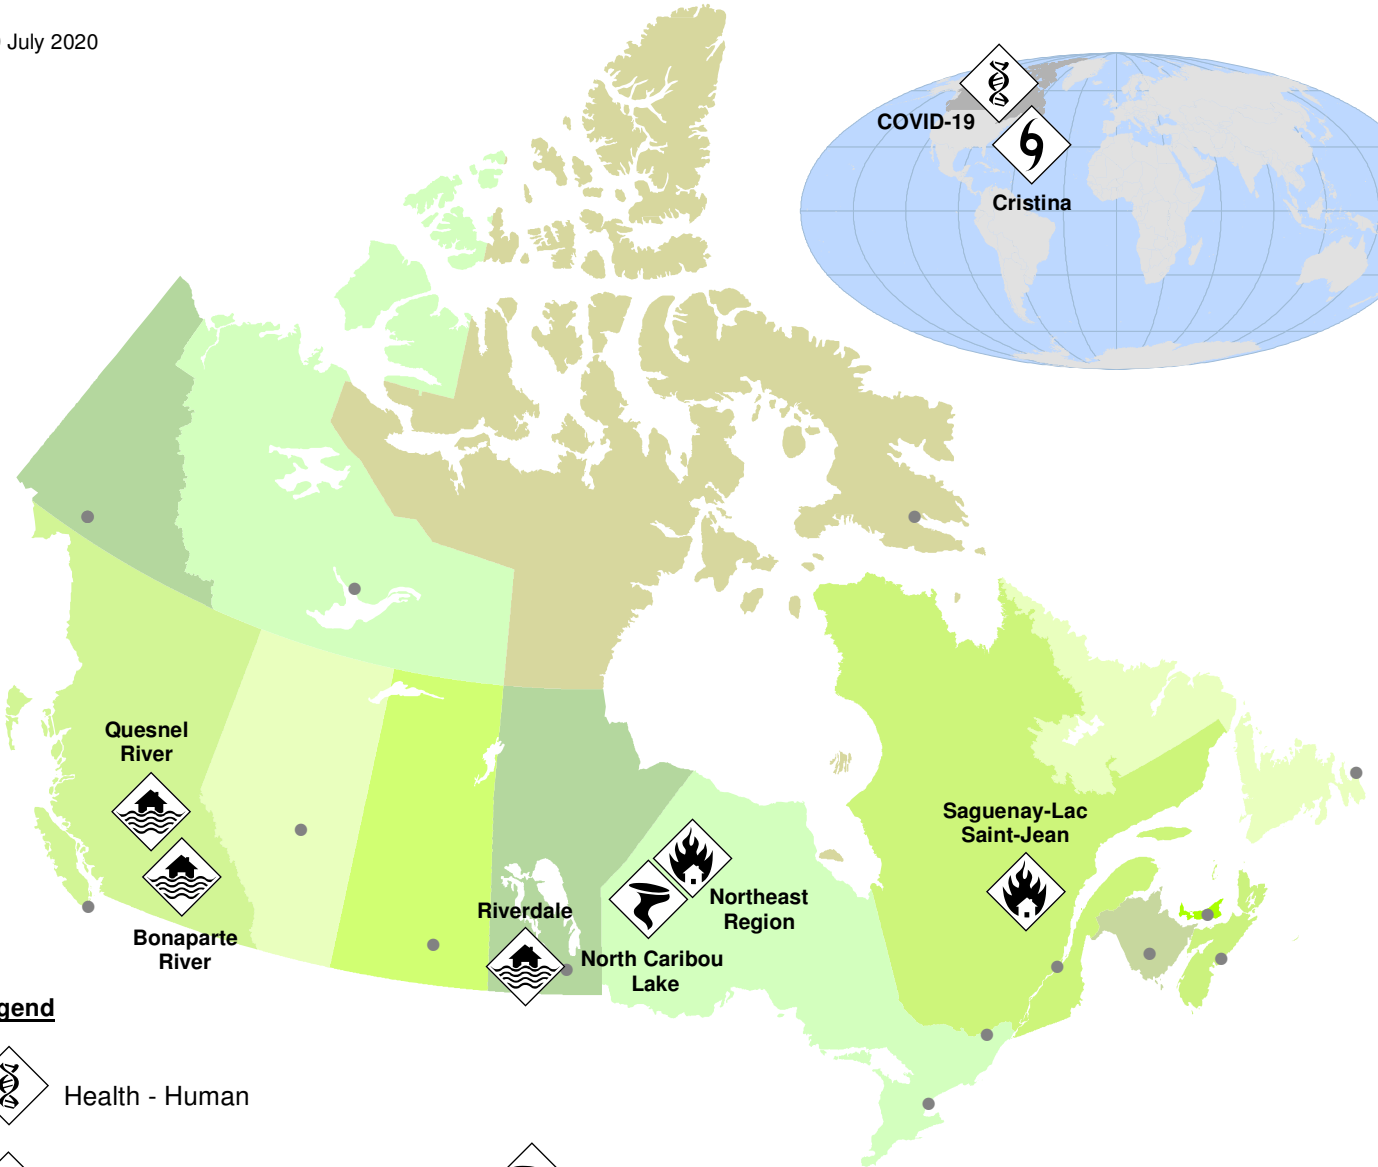

09 July 2020

Legend

 Health - Human

 Extreme Weather - Flooding

 Wildland Urban Interface Fire

 Extreme Weather - Tornado

 Tropical Cyclone - Tropical Storm