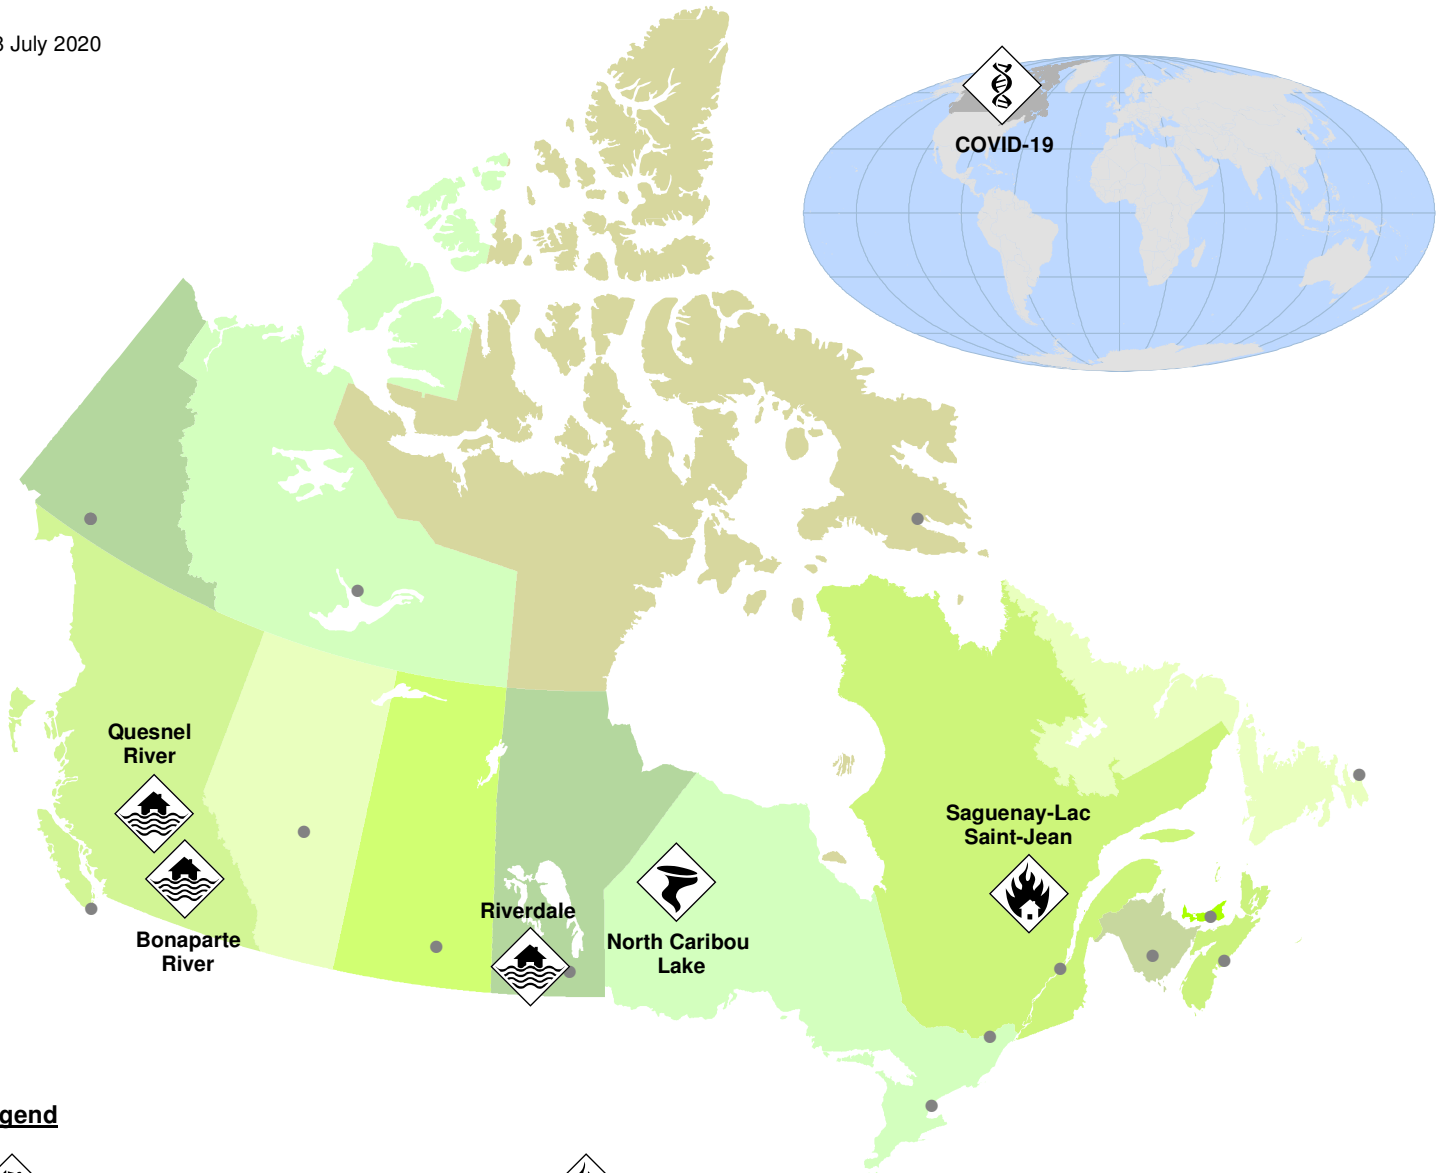

08 July 2020

Legend

Health - Human

Wildland Urban Interface Fire

Extreme Weather - Flooding

Extreme Weather - Tornado