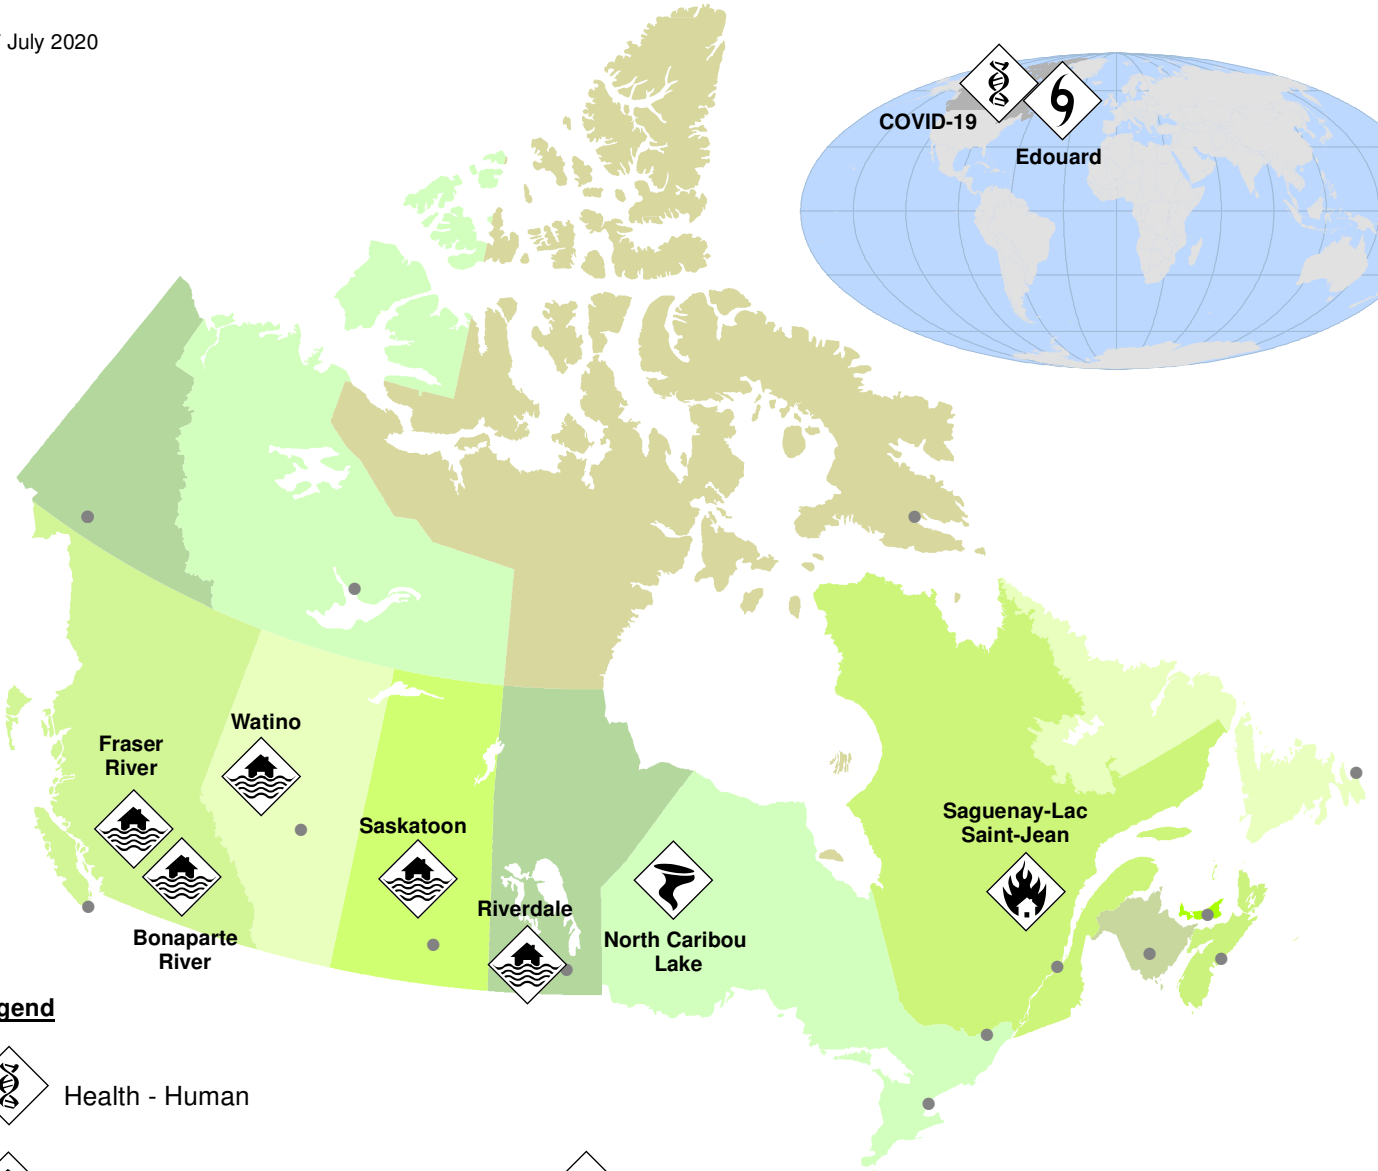

07 July 2020

Legend

Health - Human

Extreme Weather - Flooding

Wildland Urban Interface Fire

Extreme Weather - Tornado

Tropical Cyclone - Tropical Storm