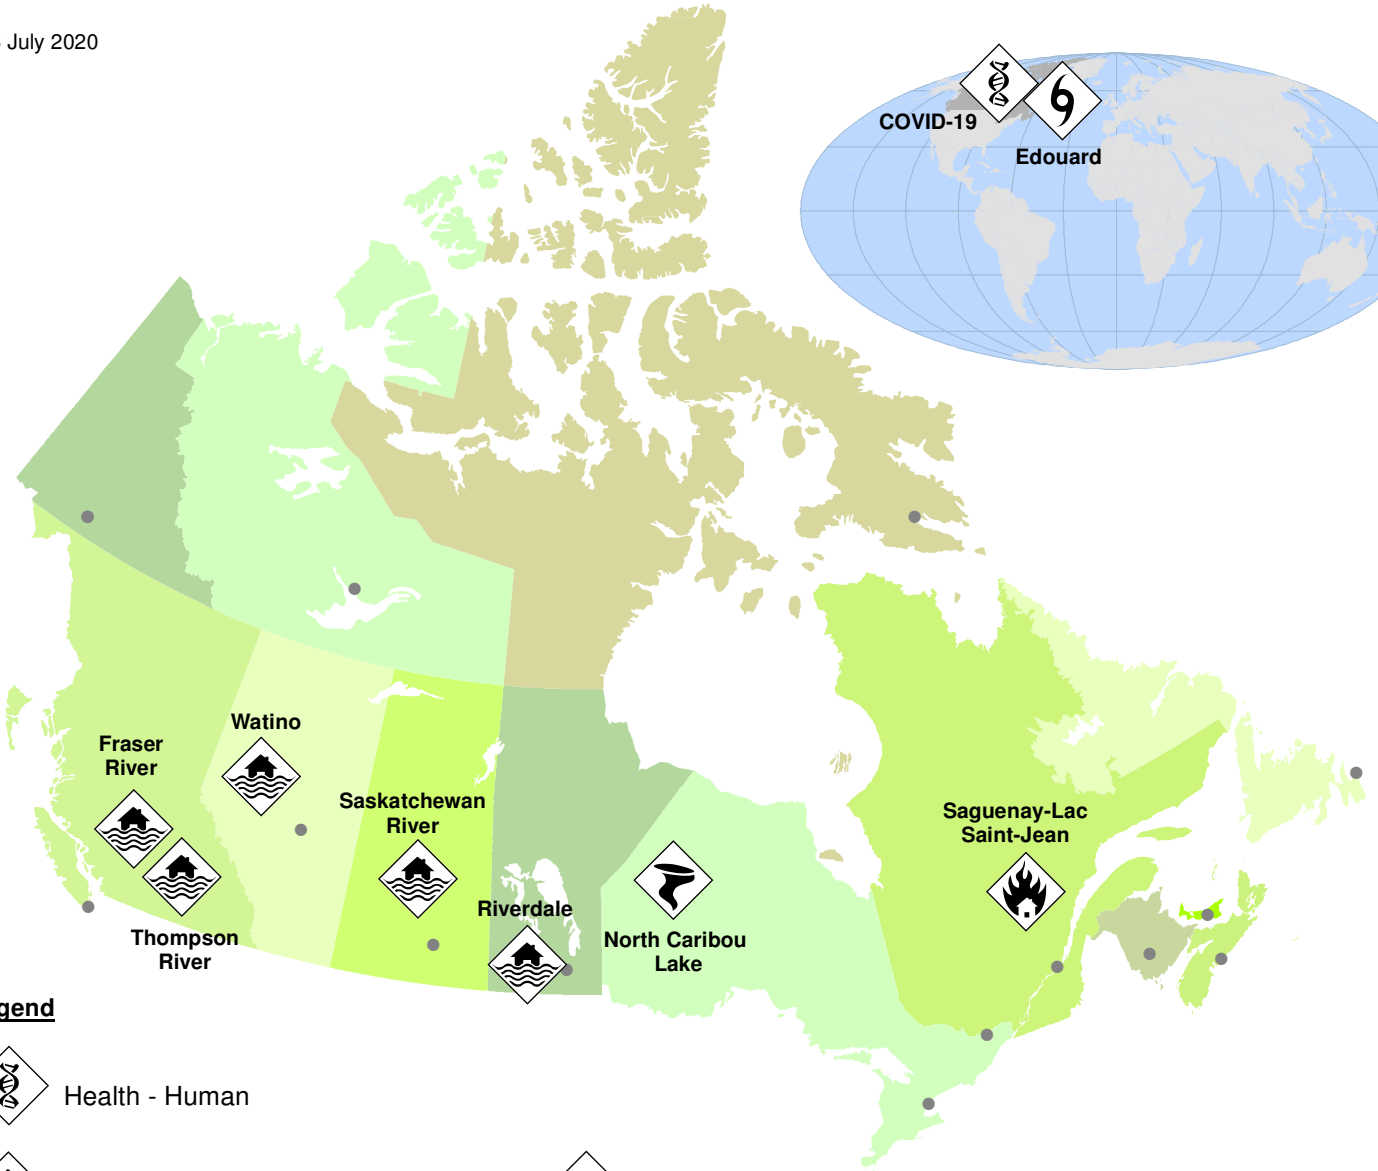

06 July 2020

Legend

Health - Human

Extreme Weather - Flooding

Wildland Urban Interface Fire

Extreme Weather - Tornado

Tropical Cyclone - Tropical Storm