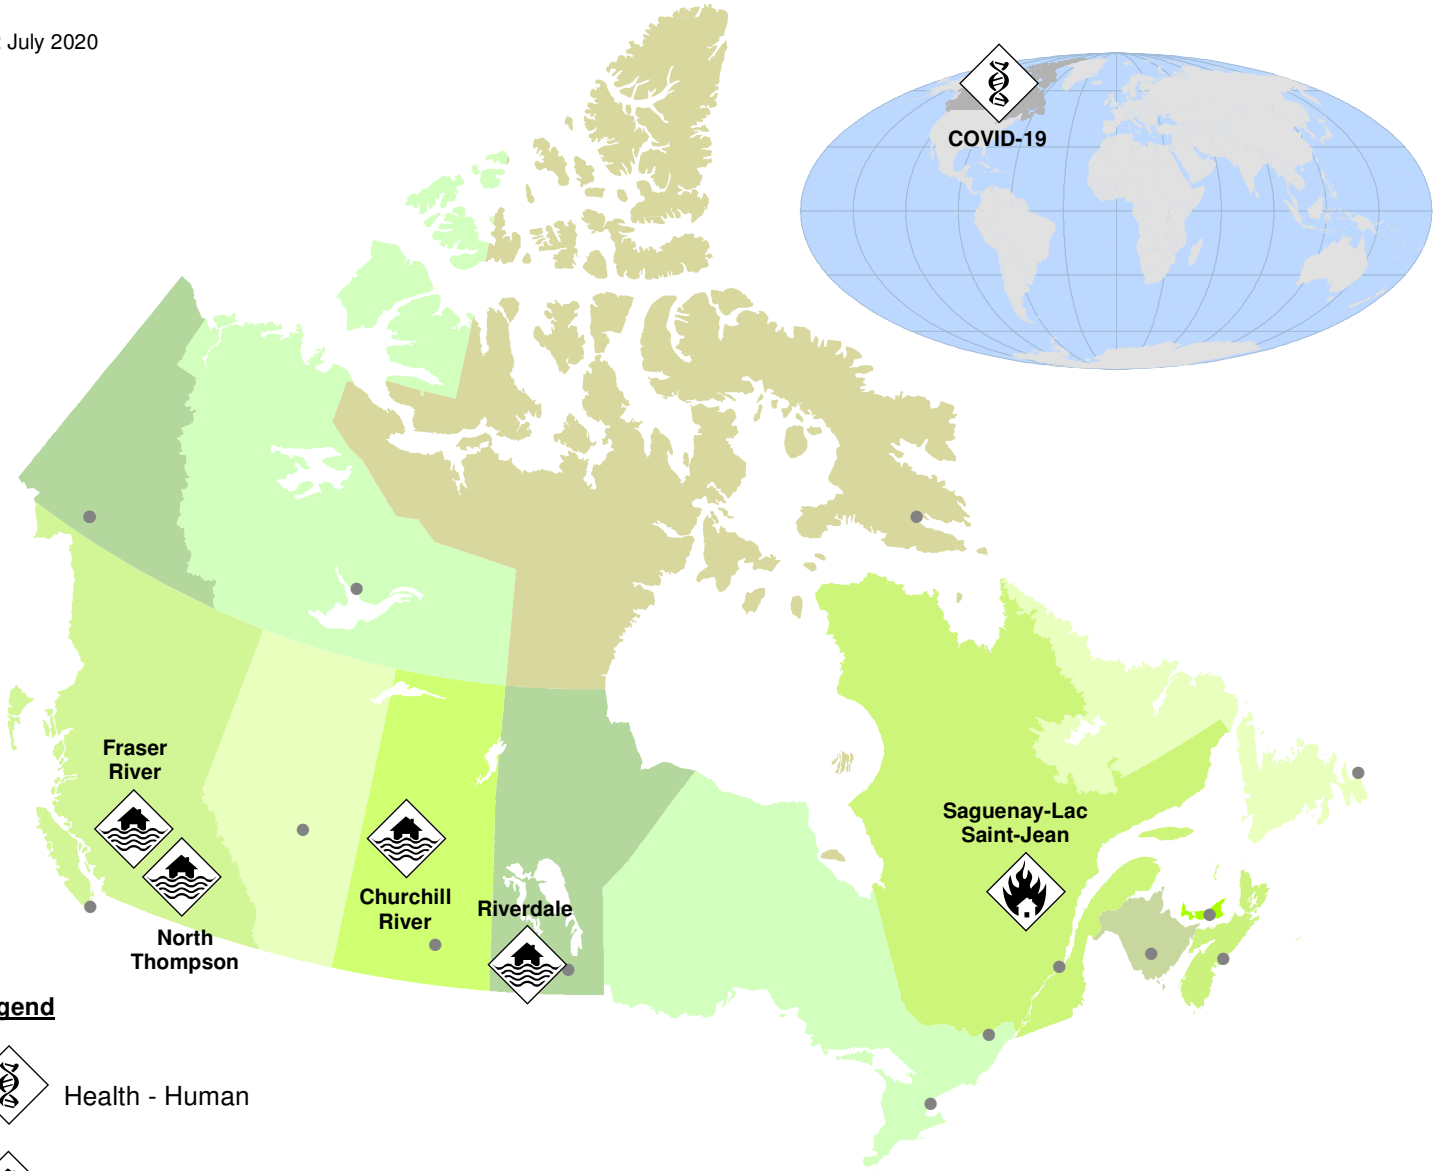

02 July 2020

Legend

 Health - Human

 Extreme Weather - Flooding

 Wildland Urban Interface Fire