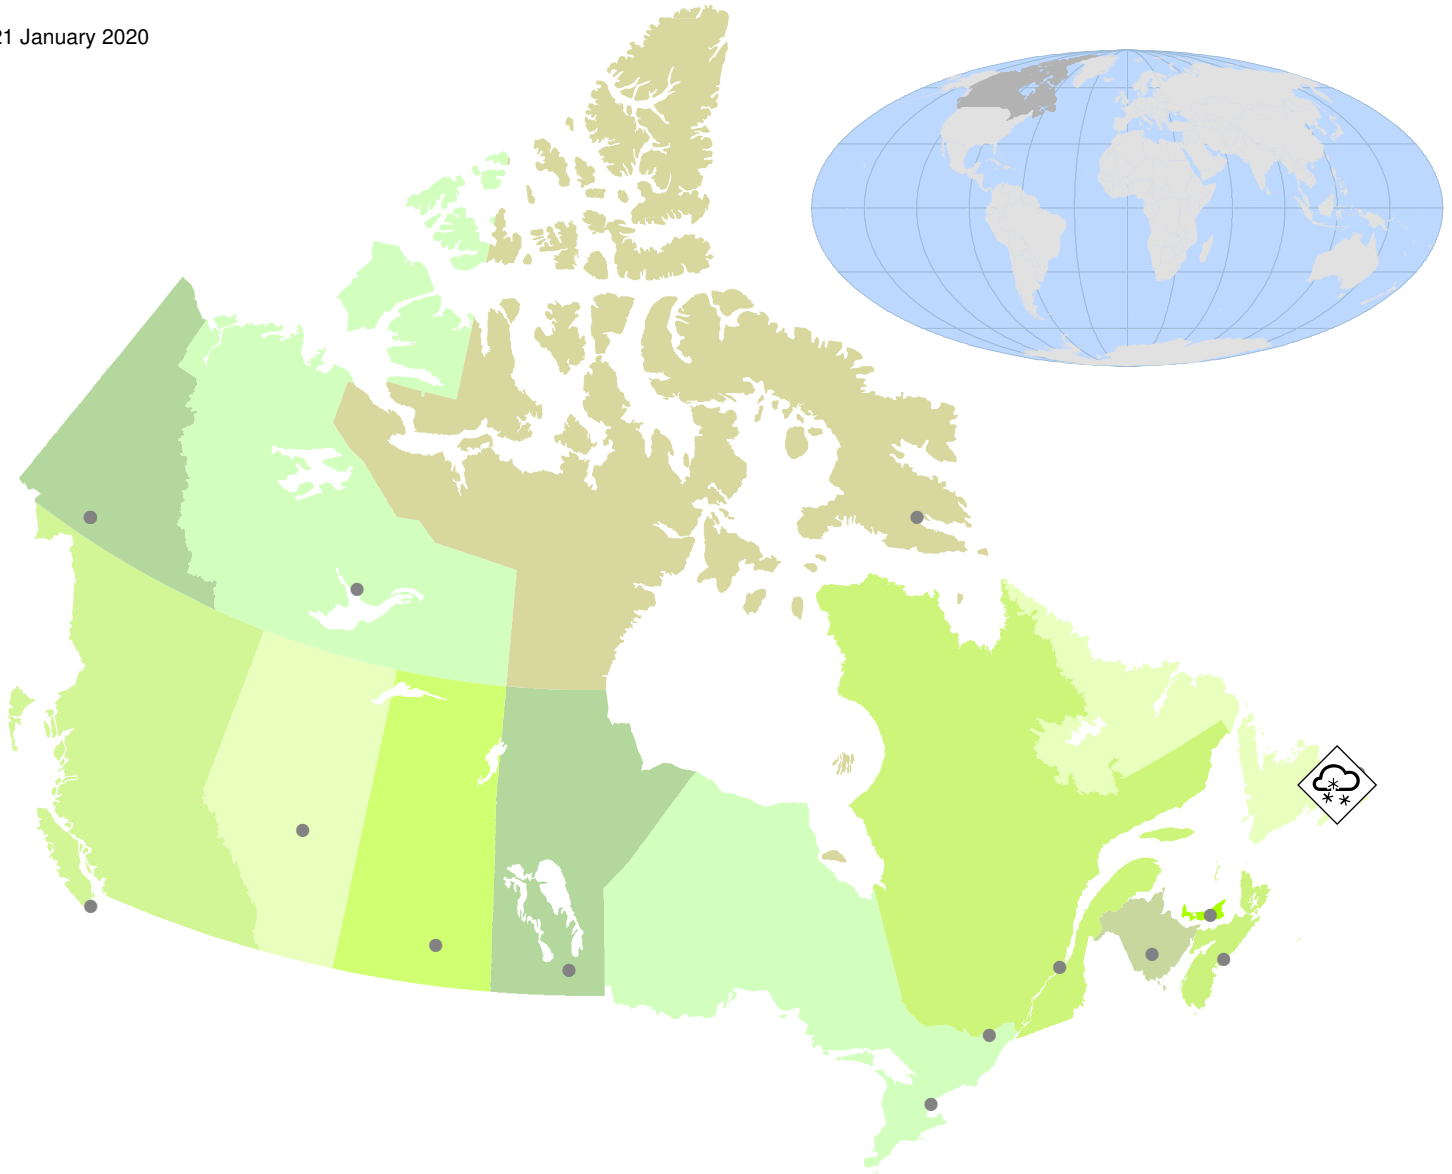

21 January 2020

Legend

Extreme Weather - Winter Storm