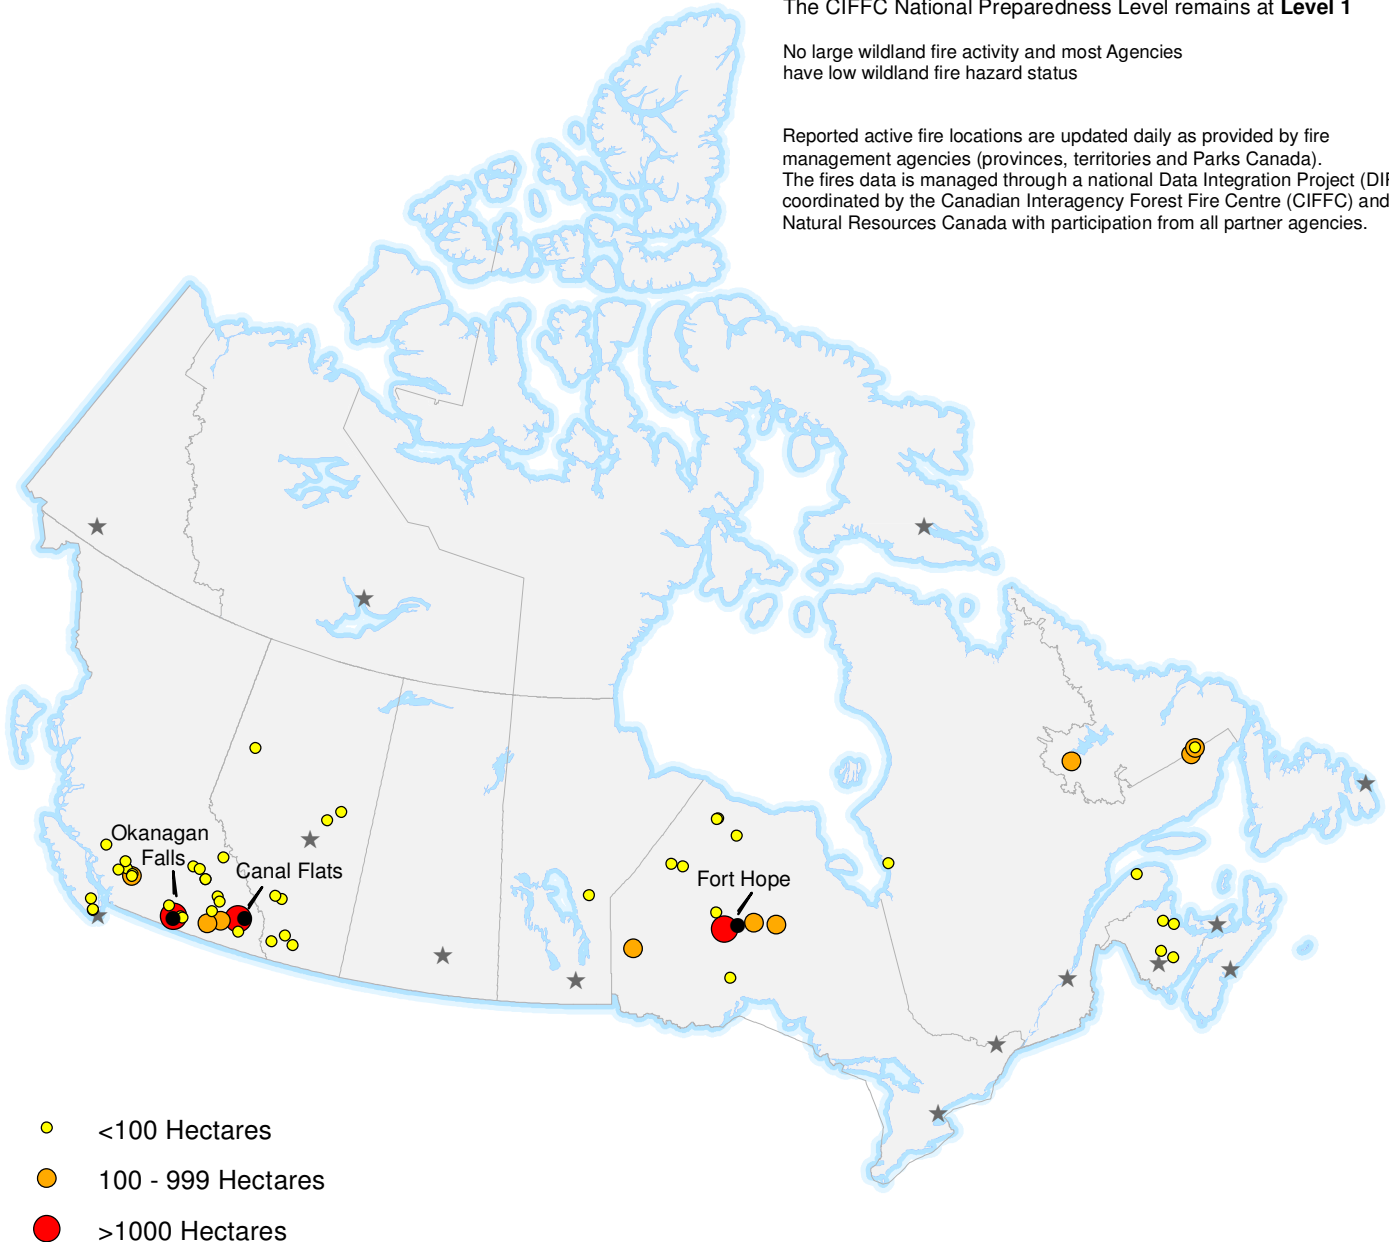

ACTIVE WILDFIRES

28 August 2020

The CIFFC National Preparedness Level remains at **Level 1**

No large wildland fire activity and most Agencies have low wildland fire hazard status

Reported active fire locations are updated daily as provided by fire management agencies (provinces, territories and Parks Canada). The fires data is managed through a national Data Integration Project (DIP) coordinated by the Canadian Interagency Forest Fire Centre (CIFFC) and Natural Resources Canada with participation from all partner agencies.

- <100 Hectares
- 100 - 999 Hectares
- >1000 Hectares