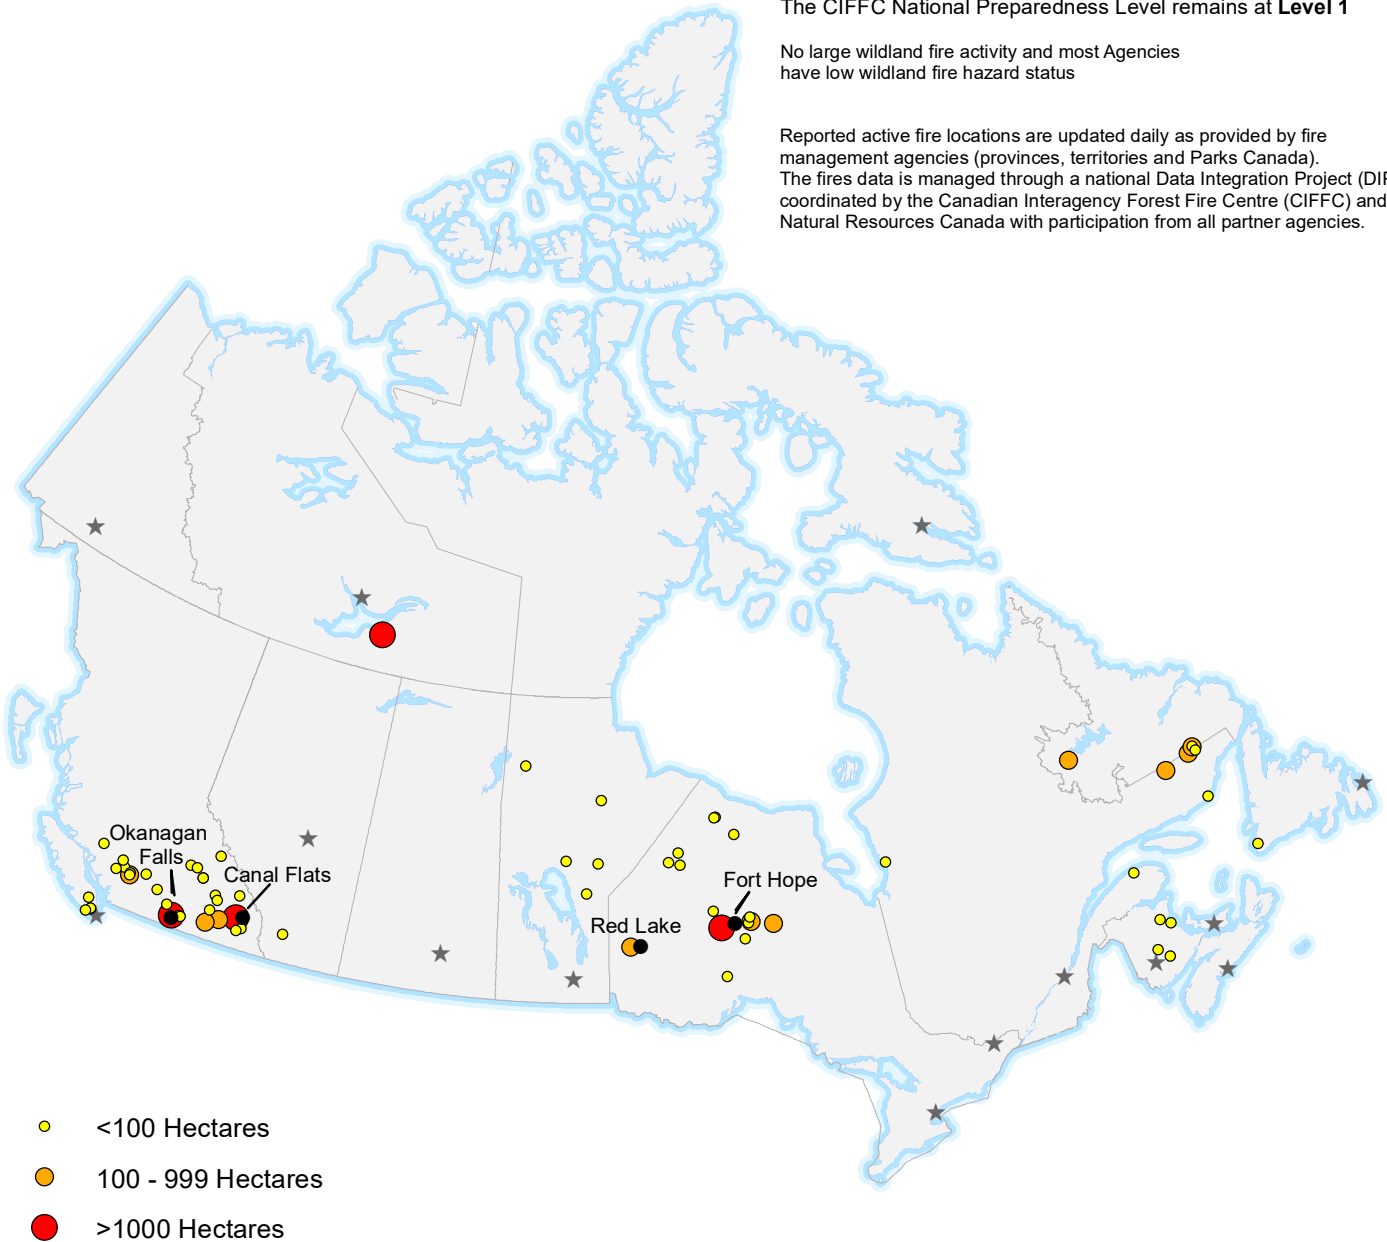

# ACTIVE WILDFIRES

24 August 2020

The CIFFC National Preparedness Level remains at **Level 1**

No large wildland fire activity and most Agencies have low wildland fire hazard status

Reported active fire locations are updated daily as provided by fire management agencies (provinces, territories and Parks Canada). The fires data is managed through a national Data Integration Project (DIP) coordinated by the Canadian Interagency Forest Fire Centre (CIFFC) and Natural Resources Canada with participation from all partner agencies.

- <100 Hectares
- 100 - 999 Hectares
- >1000 Hectares