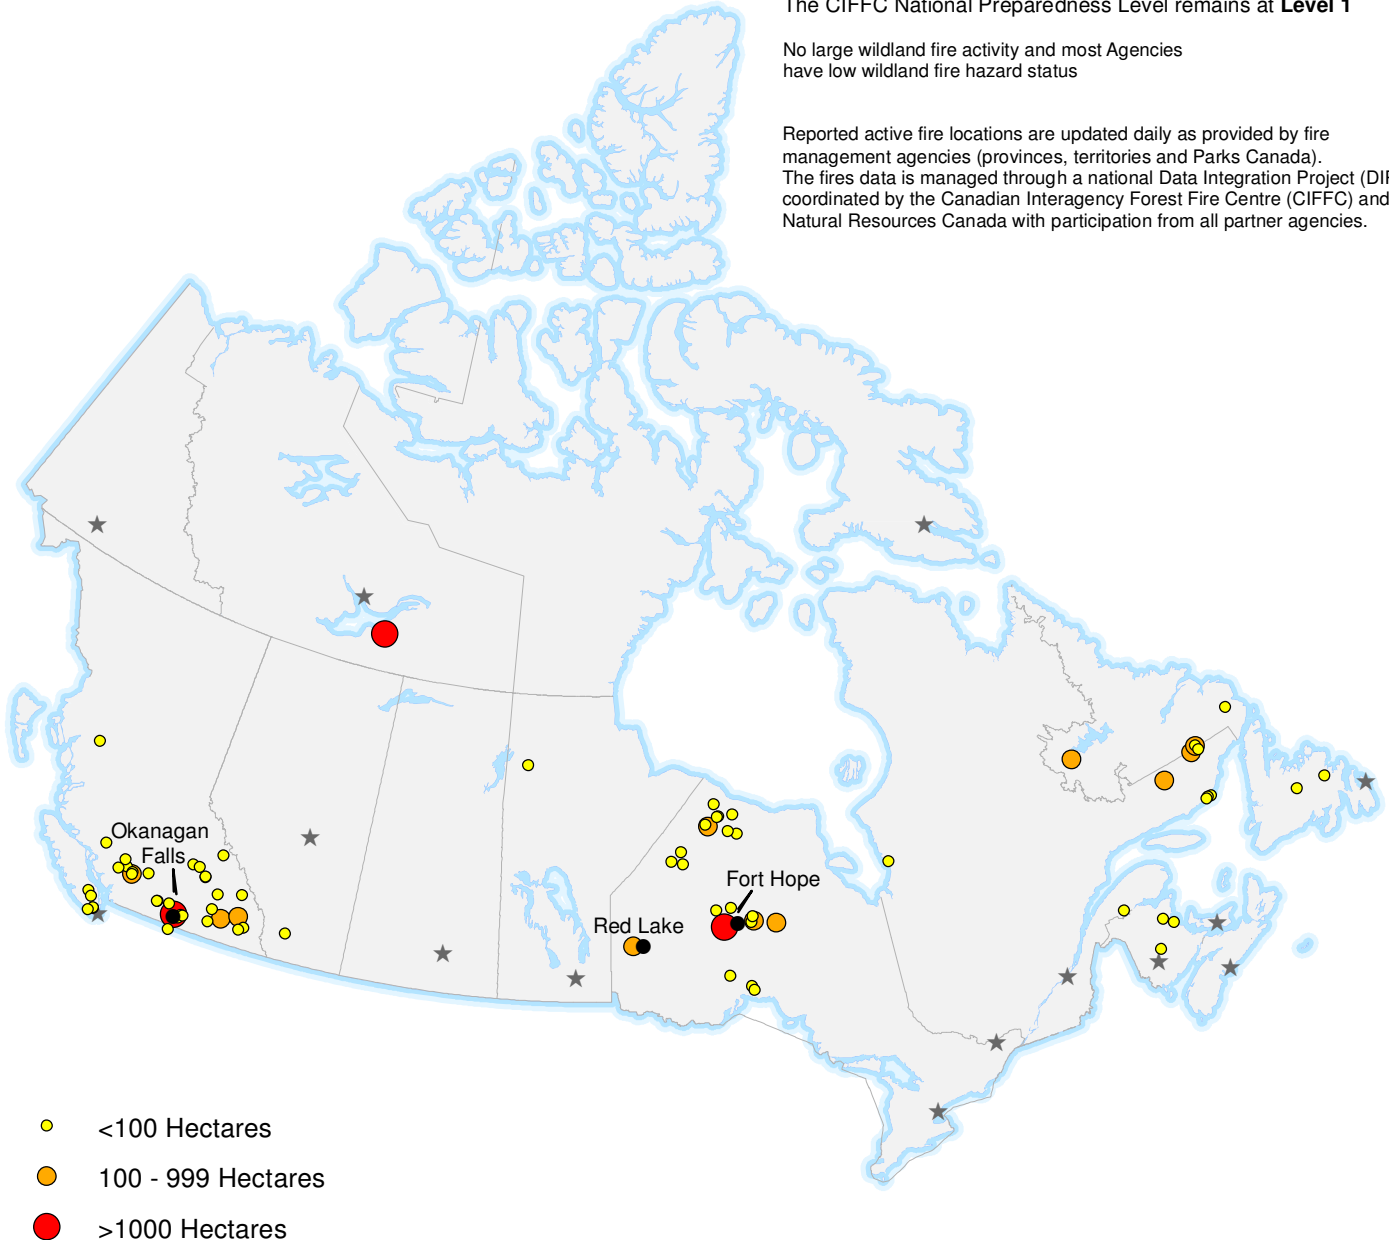

ACTIVE WILDFIRES

20 August 2020

The CIFFC National Preparedness Level remains at **Level 1**

No large wildland fire activity and most Agencies have low wildland fire hazard status

Reported active fire locations are updated daily as provided by fire management agencies (provinces, territories and Parks Canada). The fires data is managed through a national Data Integration Project (DIP) coordinated by the Canadian Interagency Forest Fire Centre (CIFFC) and Natural Resources Canada with participation from all partner agencies.

- <100 Hectares
- 100 - 999 Hectares
- >1000 Hectares