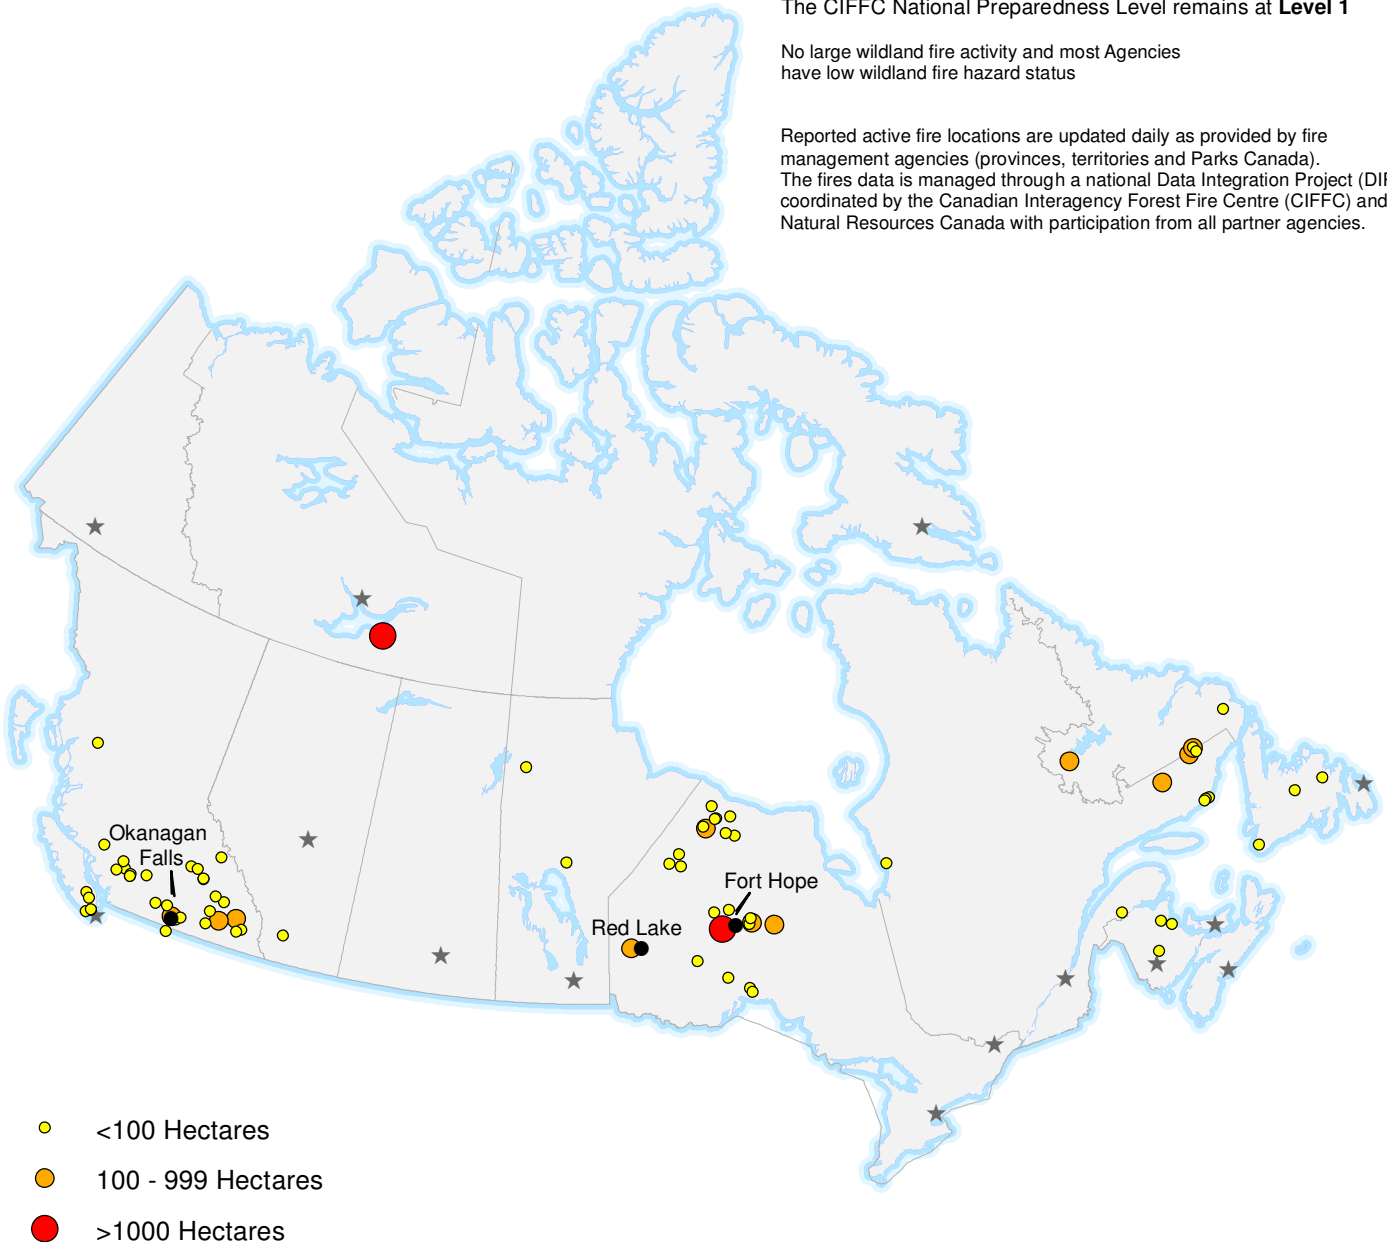

ACTIVE WILDFIRES

19 August 2020

The CIFFC National Preparedness Level remains at **Level 1**

No large wildland fire activity and most Agencies have low wildland fire hazard status

Reported active fire locations are updated daily as provided by fire management agencies (provinces, territories and Parks Canada). The fires data is managed through a national Data Integration Project (DIP) coordinated by the Canadian Interagency Forest Fire Centre (CIFFC) and Natural Resources Canada with participation from all partner agencies.

- <100 Hectares
- 100 - 999 Hectares
- >1000 Hectares