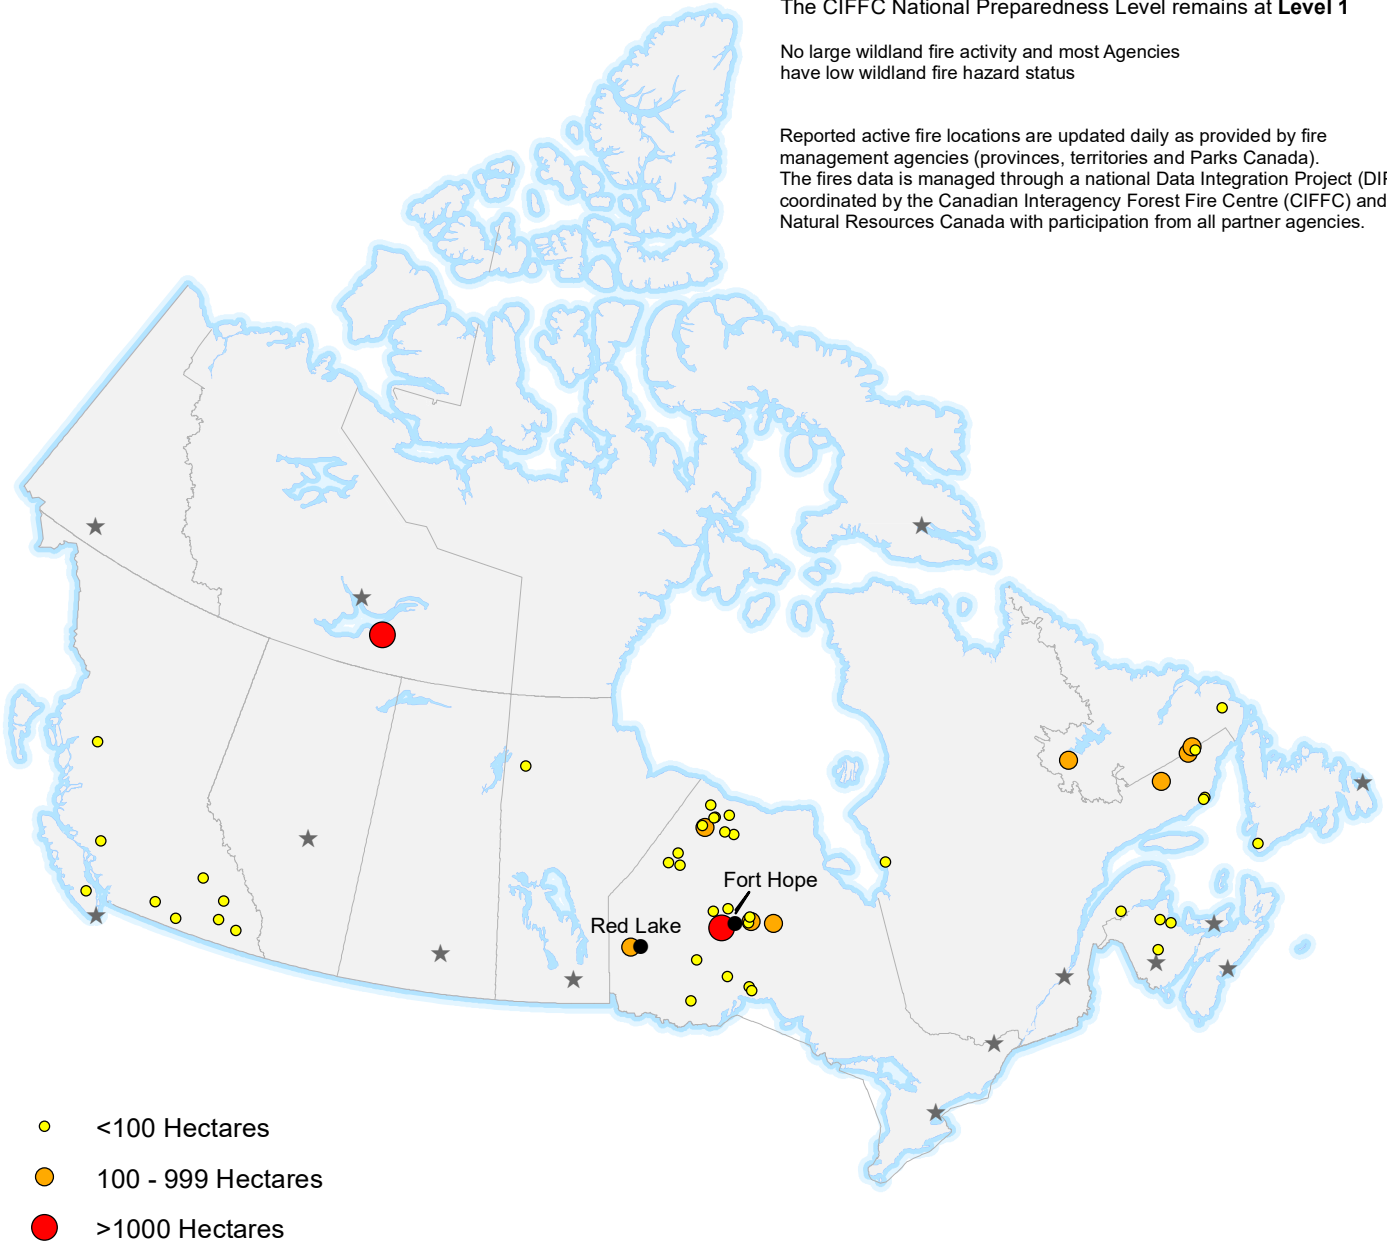

# ACTIVE WILDFIRES

17 August 2020

The CIFFC National Preparedness Level remains at **Level 1**

No large wildland fire activity and most Agencies have low wildland fire hazard status

Reported active fire locations are updated daily as provided by fire management agencies (provinces, territories and Parks Canada). The fires data is managed through a national Data Integration Project (DIP) coordinated by the Canadian Interagency Forest Fire Centre (CIFFC) and Natural Resources Canada with participation from all partner agencies.

- <100 Hectares
- 100 - 999 Hectares
- >1000 Hectares