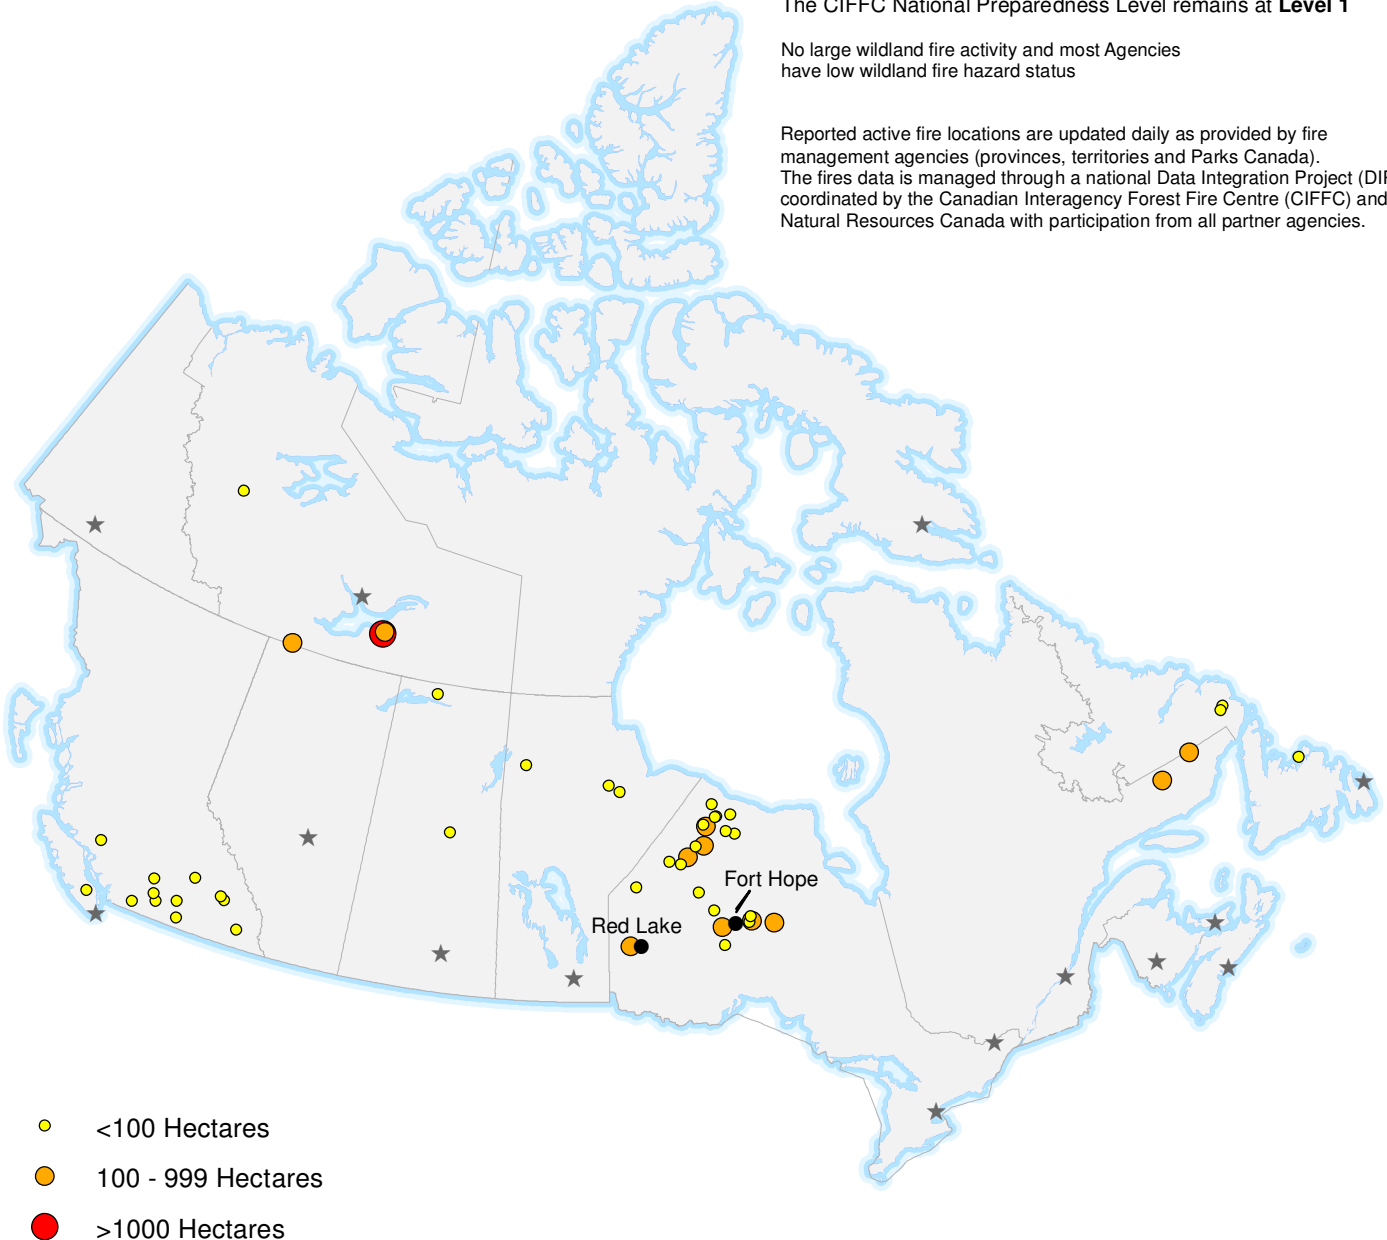

ACTIVE WILDFIRES

11 August 2020

The CIFFC National Preparedness Level remains at **Level 1**

No large wildland fire activity and most Agencies have low wildland fire hazard status

Reported active fire locations are updated daily as provided by fire management agencies (provinces, territories and Parks Canada). The fires data is managed through a national Data Integration Project (DIP) coordinated by the Canadian Interagency Forest Fire Centre (CIFFC) and Natural Resources Canada with participation from all partner agencies.

- <100 Hectares
- 100 - 999 Hectares
- >1000 Hectares