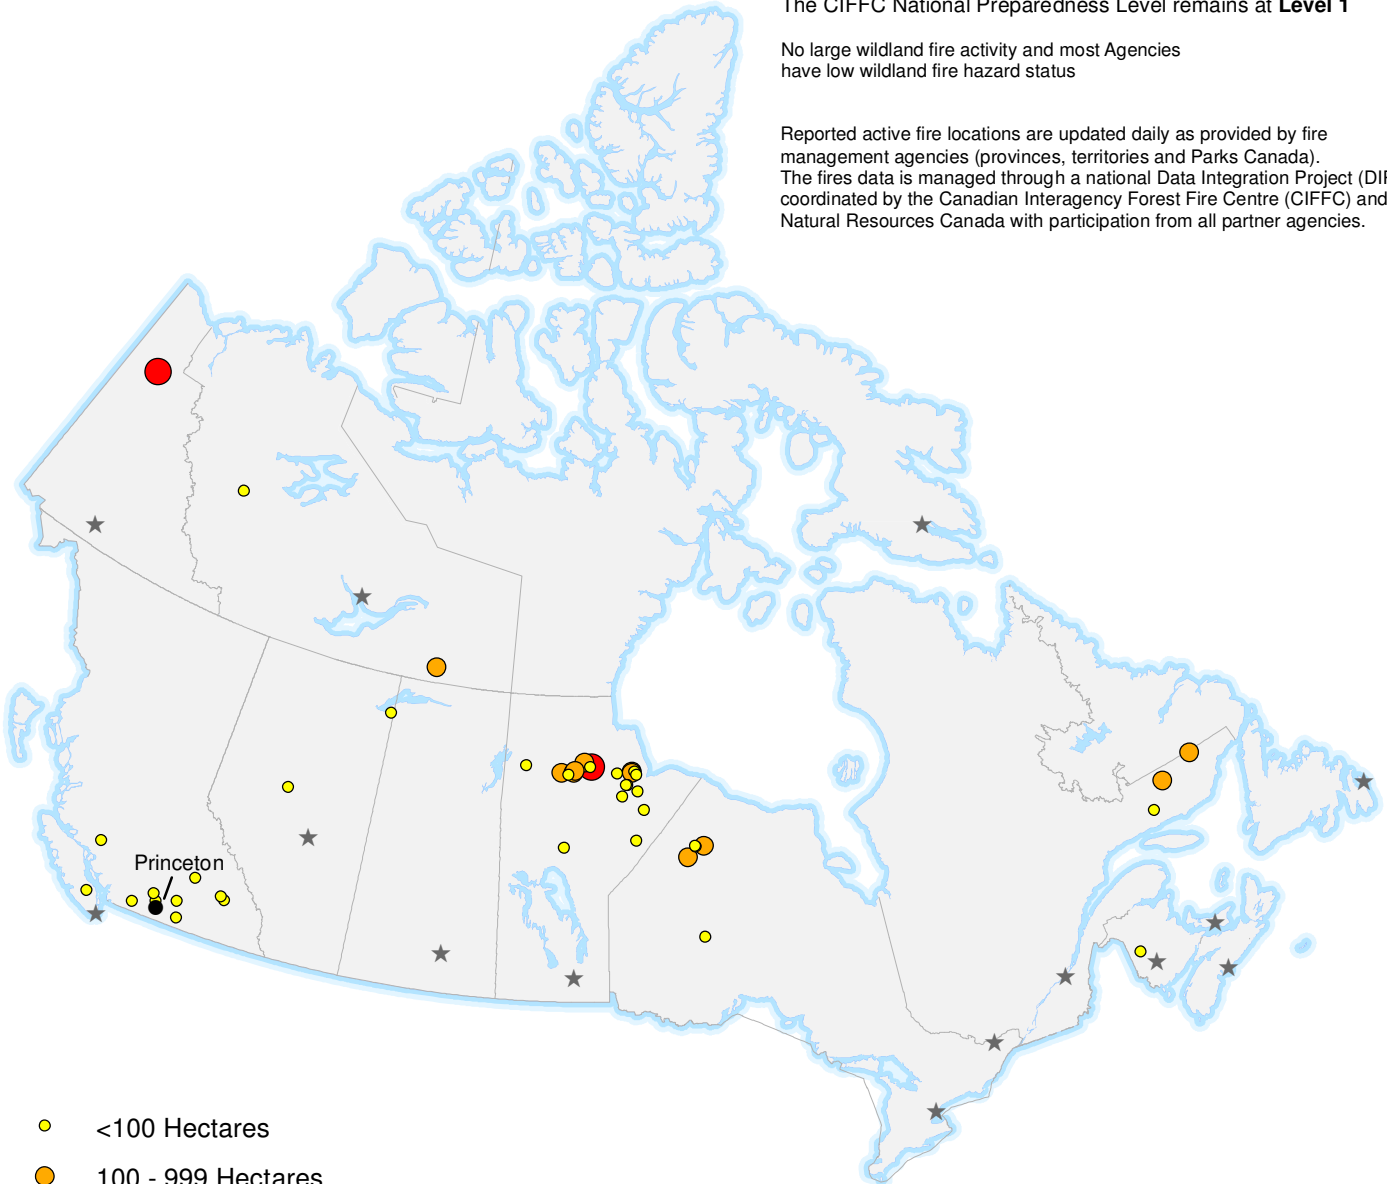

ACTIVE WILDFIRES

06 August 2020

The CIFFC National Preparedness Level remains at **Level 1**

No large wildland fire activity and most Agencies have low wildland fire hazard status

Reported active fire locations are updated daily as provided by fire management agencies (provinces, territories and Parks Canada). The fires data is managed through a national Data Integration Project (DIP) coordinated by the Canadian Interagency Forest Fire Centre (CIFFC) and Natural Resources Canada with participation from all partner agencies.

- <100 Hectares
- 100 - 999 Hectares
- >1000 Hectares