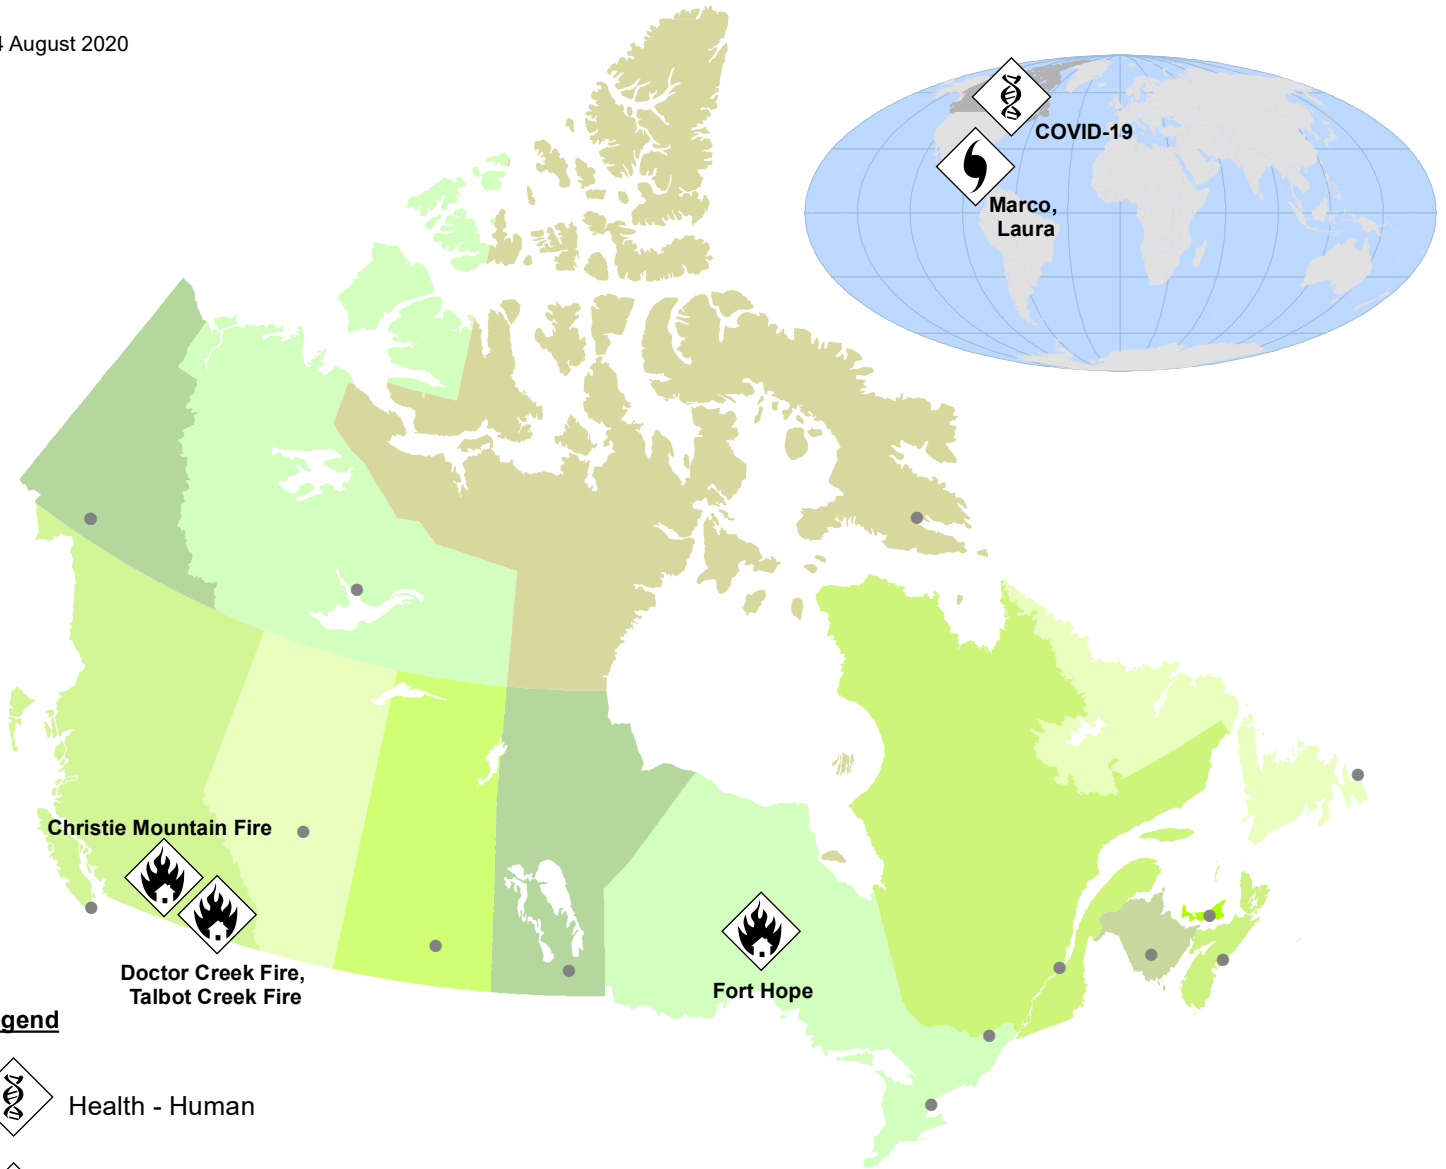

24 August 2020

**Legend**

 Health - Human

 Wildland Urban Interface Fire

 Tropical Cyclone - Hurricane