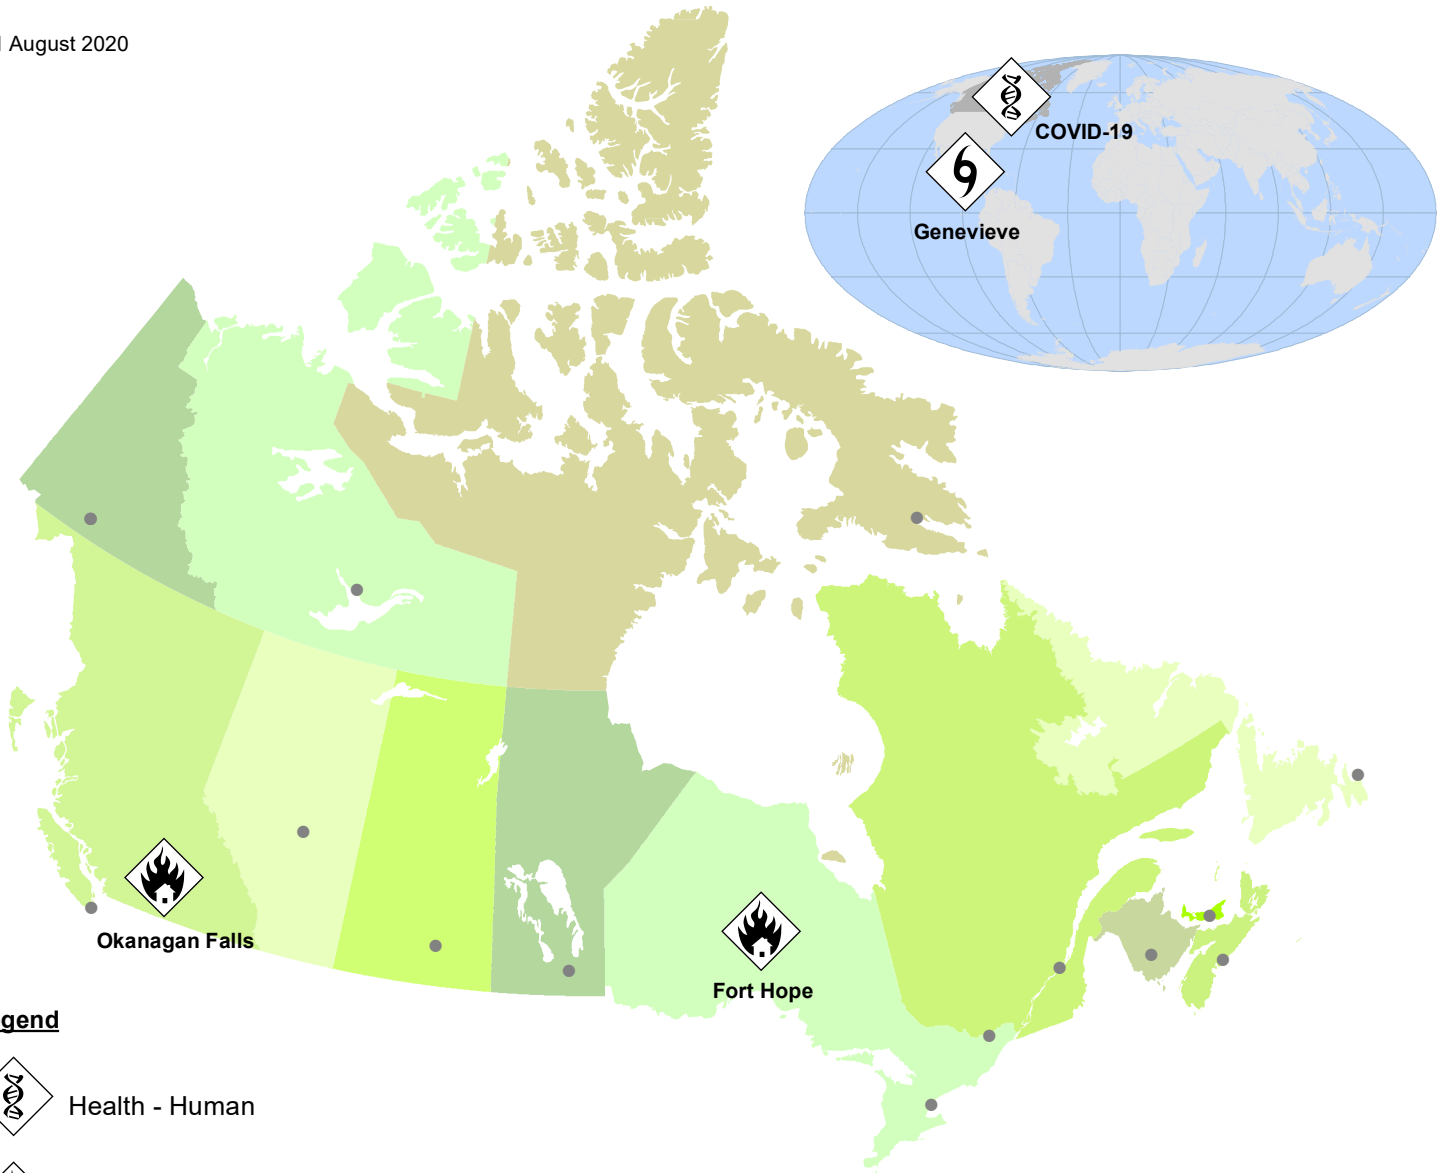

21 August 2020

Legend

Health - Human

Wildland Urban Interface Fire

Tropical Cyclone - Tropical Storm