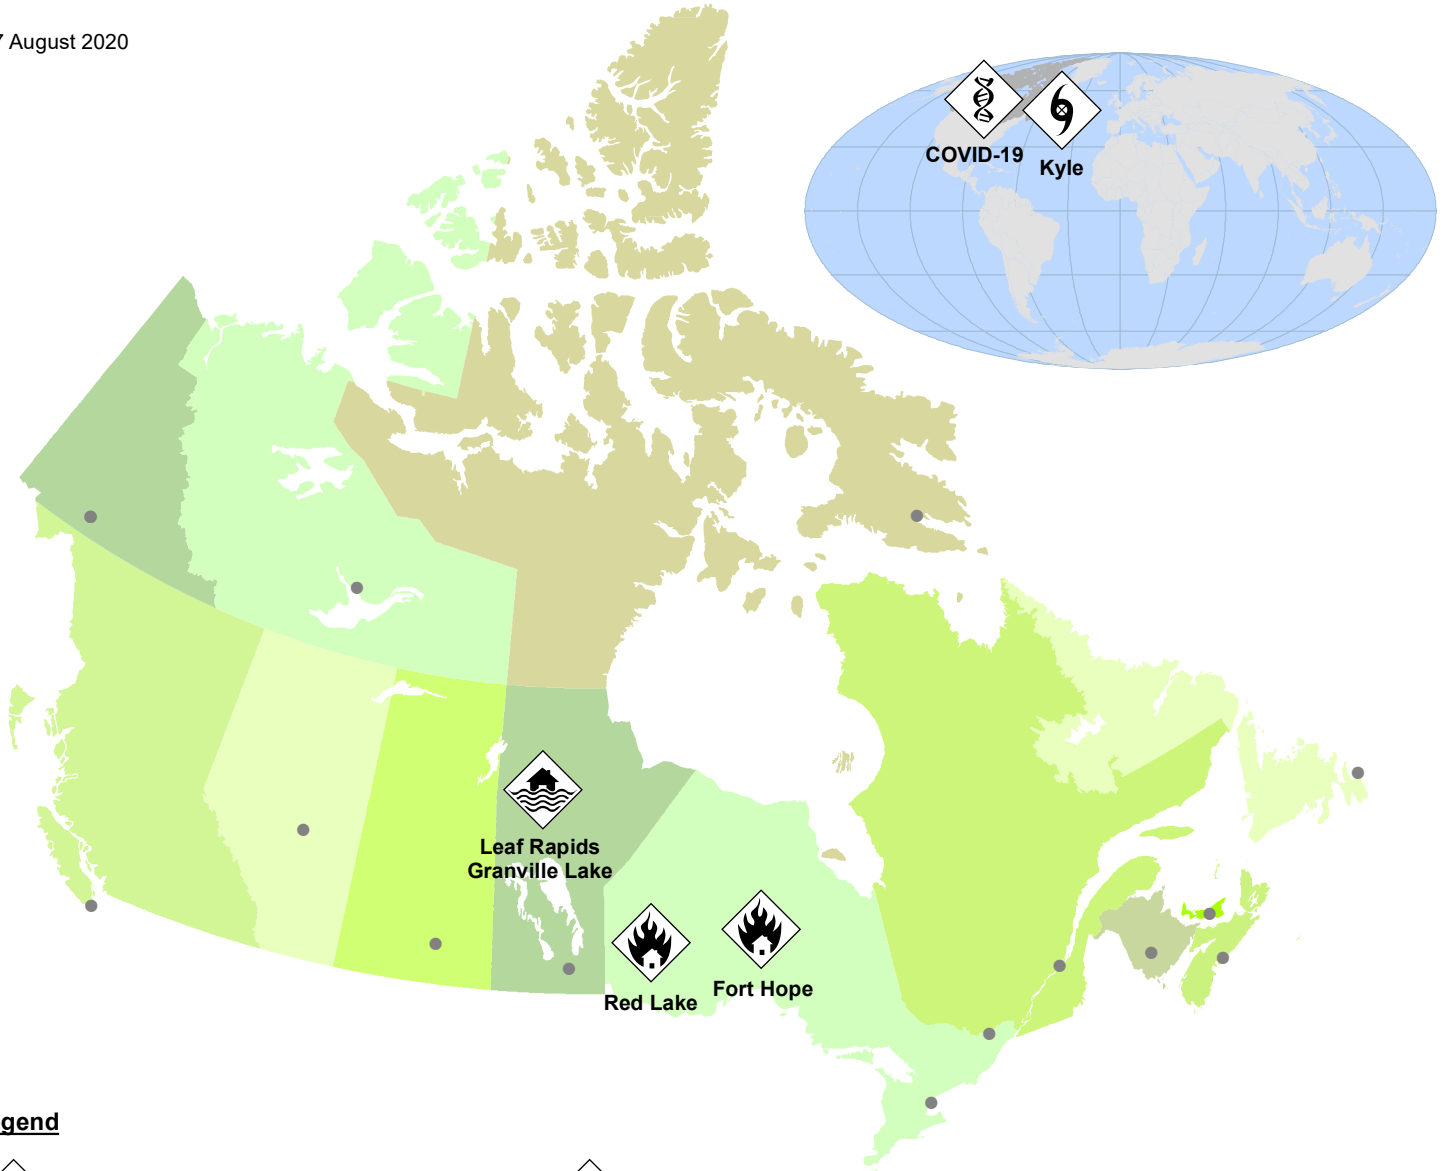

## Legend

Health - Human

Tropical Cyclone - Post Tropical Storm

Extreme Weather - Flooding

Wildland Urban Interface Fire