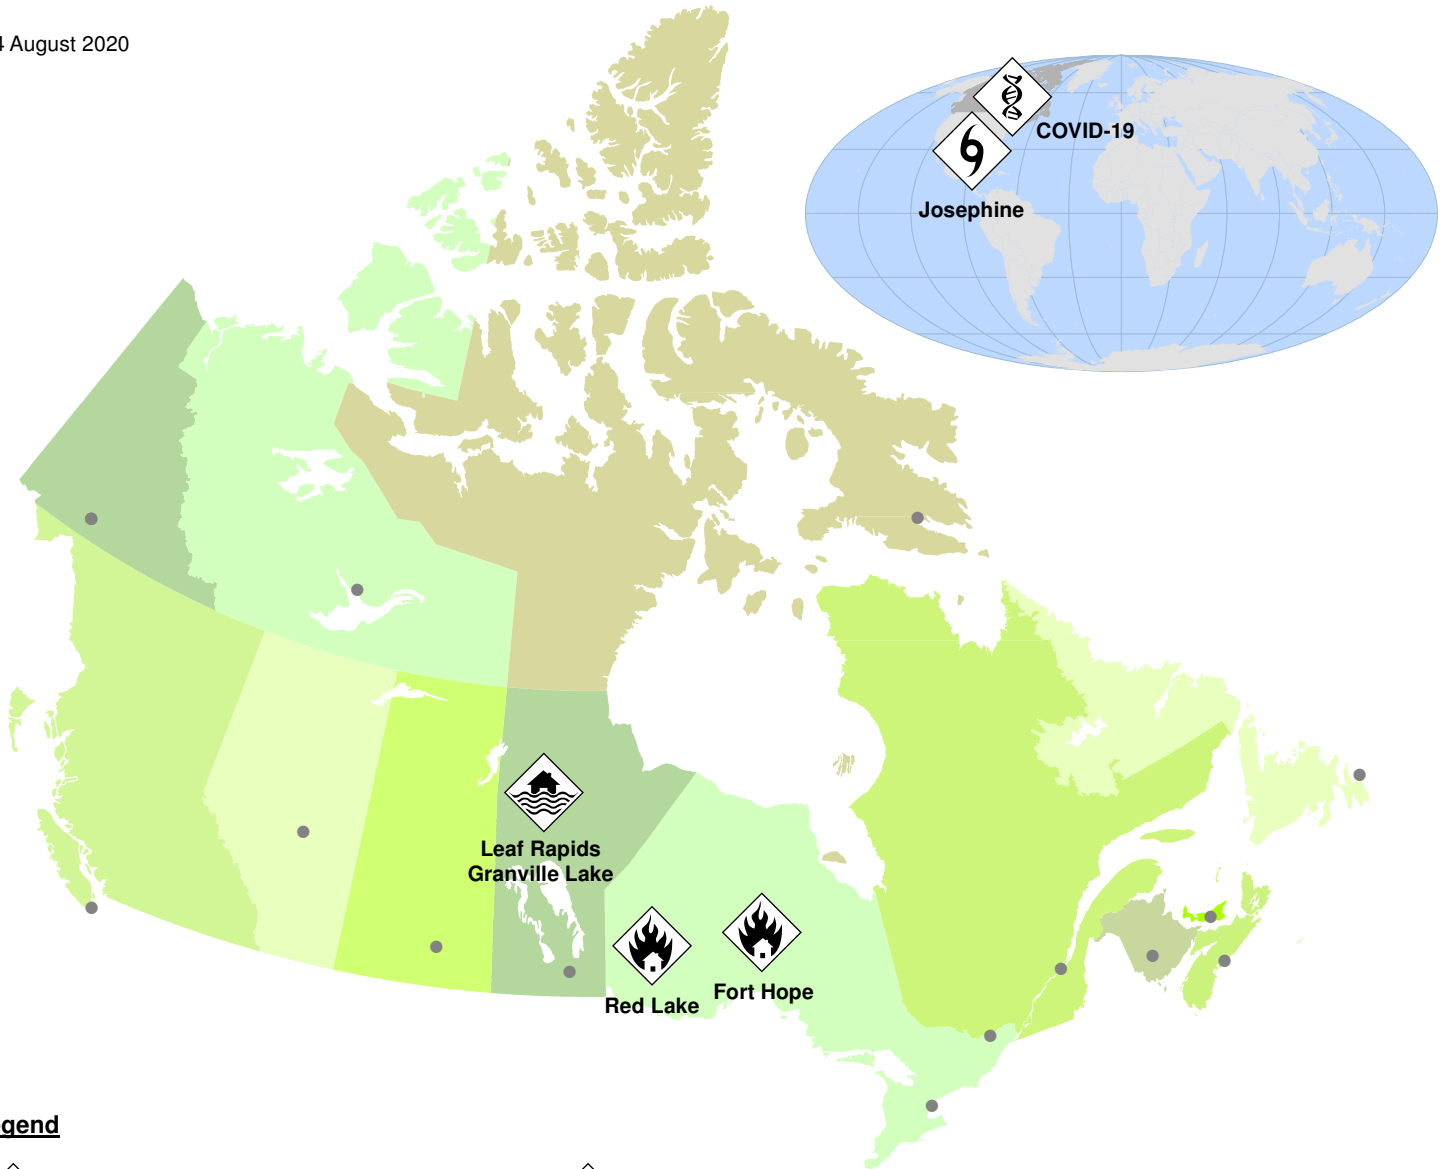

14 August 2020

**Legend**

Health - Human

Tropical Cyclone - Tropical Storm

Extreme Weather - Flooding

Wildland Urban Interface Fire