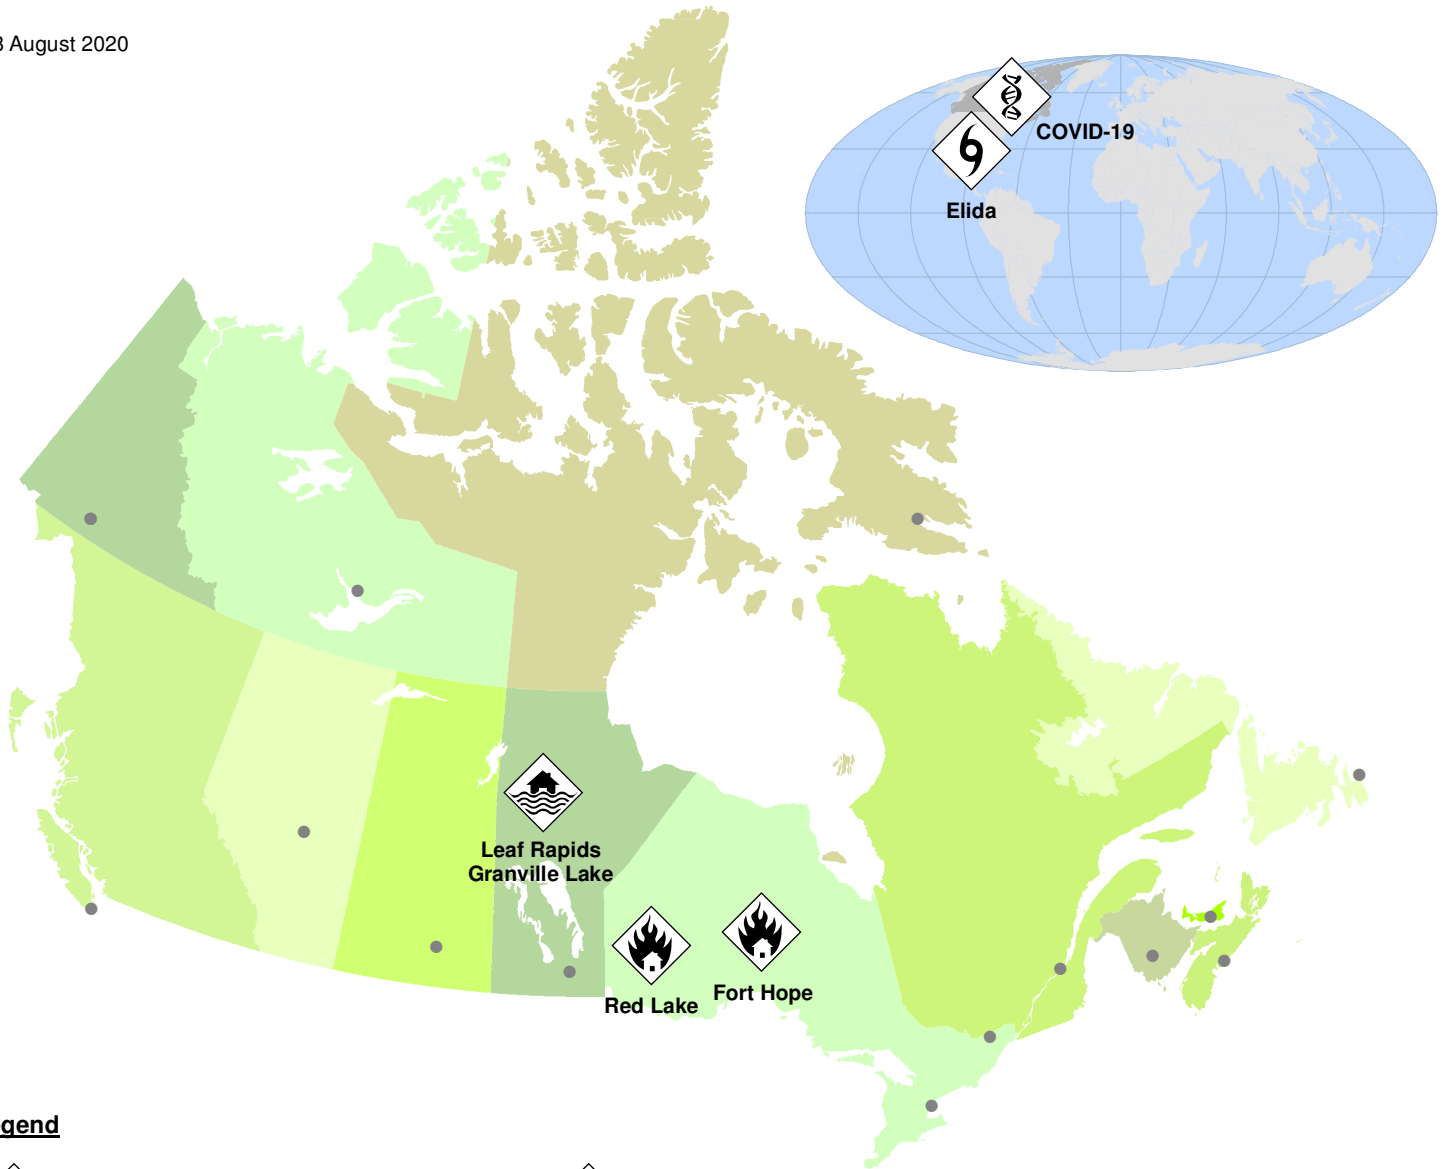

13 August 2020

Legend

Health - Human

Tropical Cyclone - Tropical Storm

Extreme Weather - Flooding

Wildland Urban Interface Fire