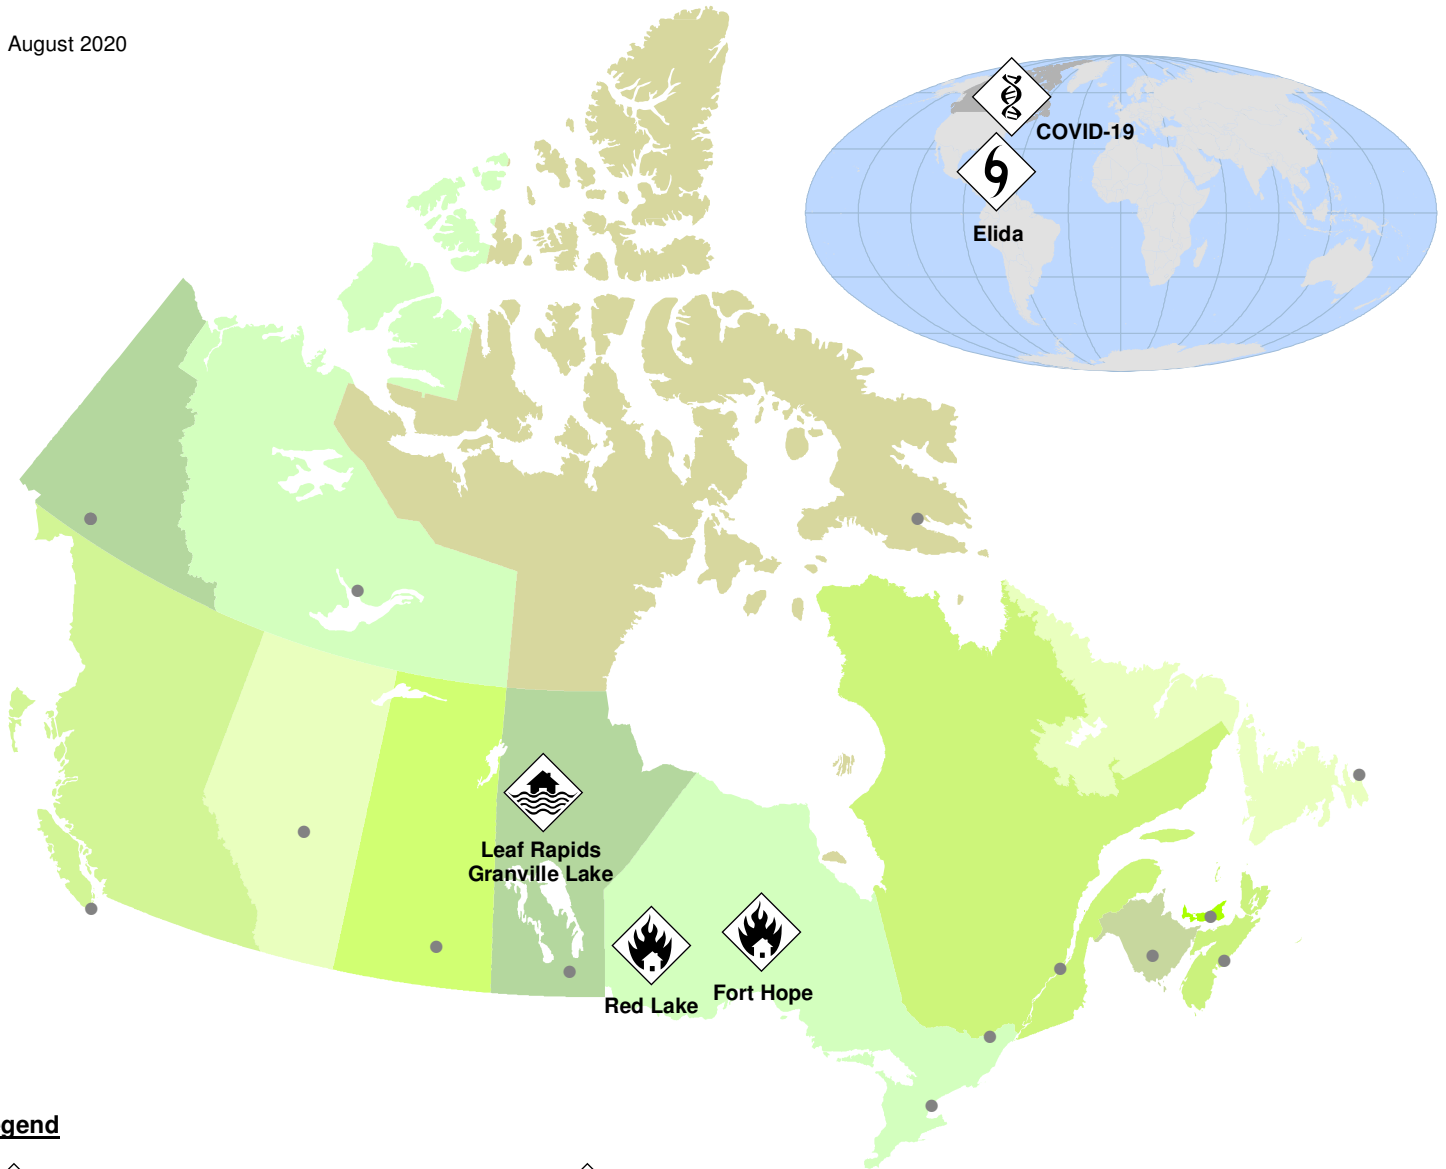

11 August 2020

Legend

Health - Human

Tropical Cyclone - Tropical Storm

Extreme Weather - Flooding

Wildland Urban Interface Fire