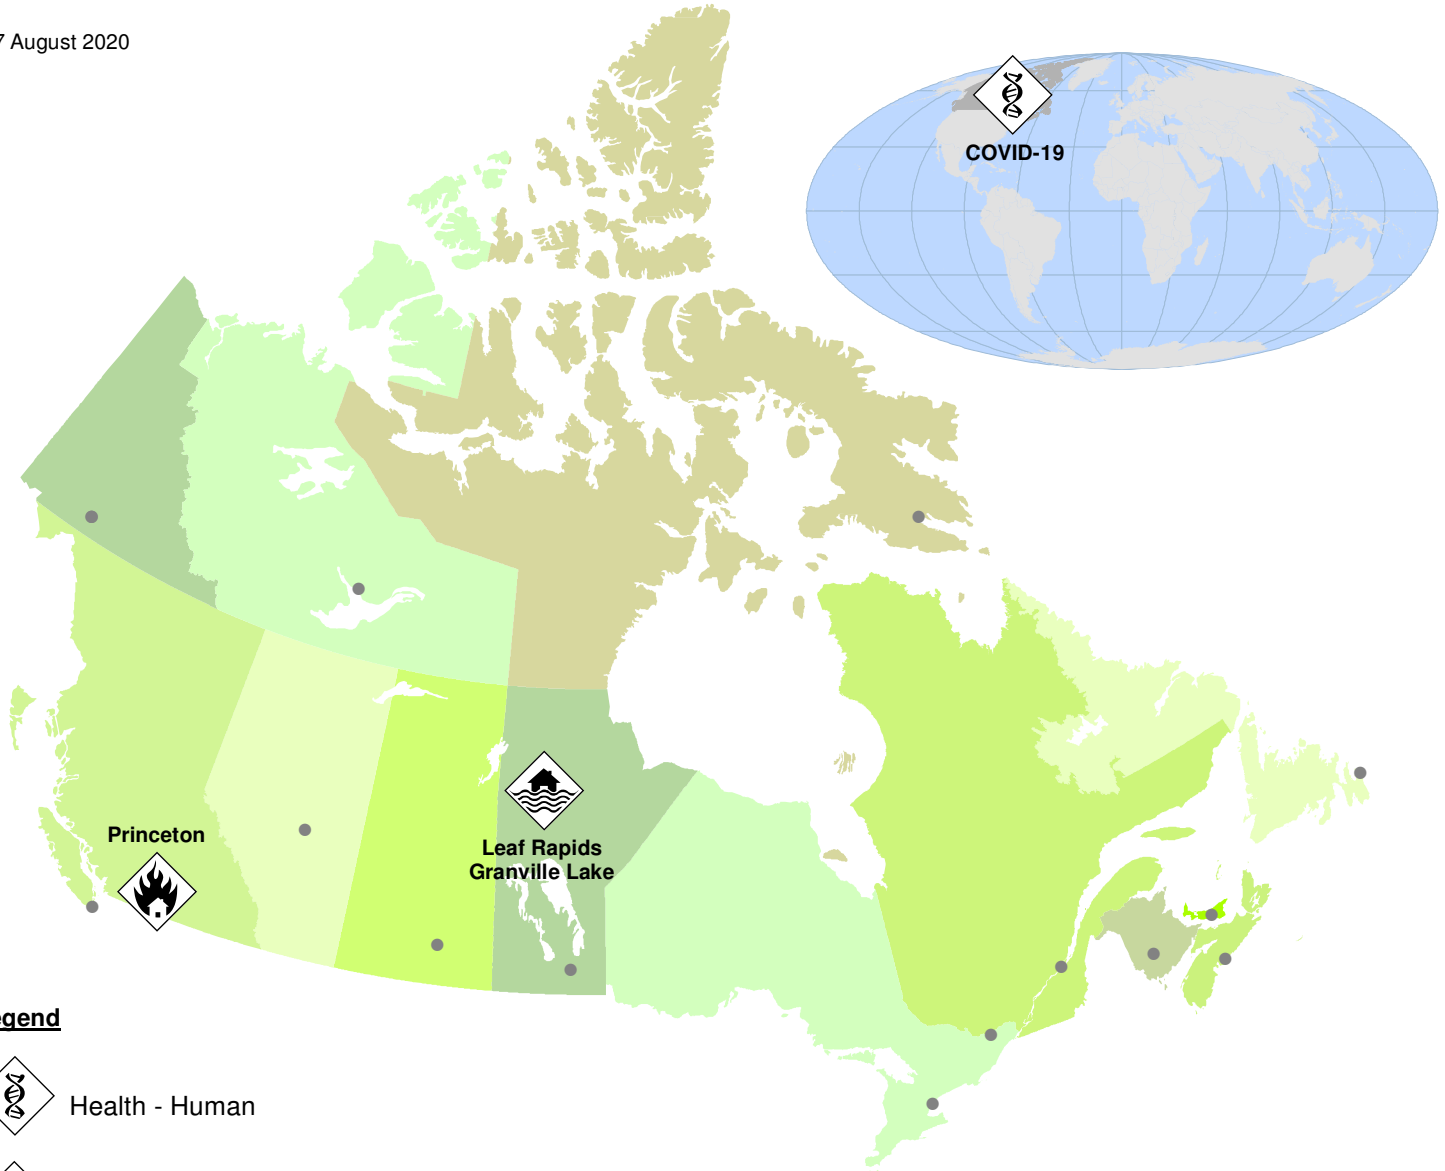

07 August 2020

Legend

Health - Human

Extreme Weather - Flooding

Wildland Urban Interface Fire