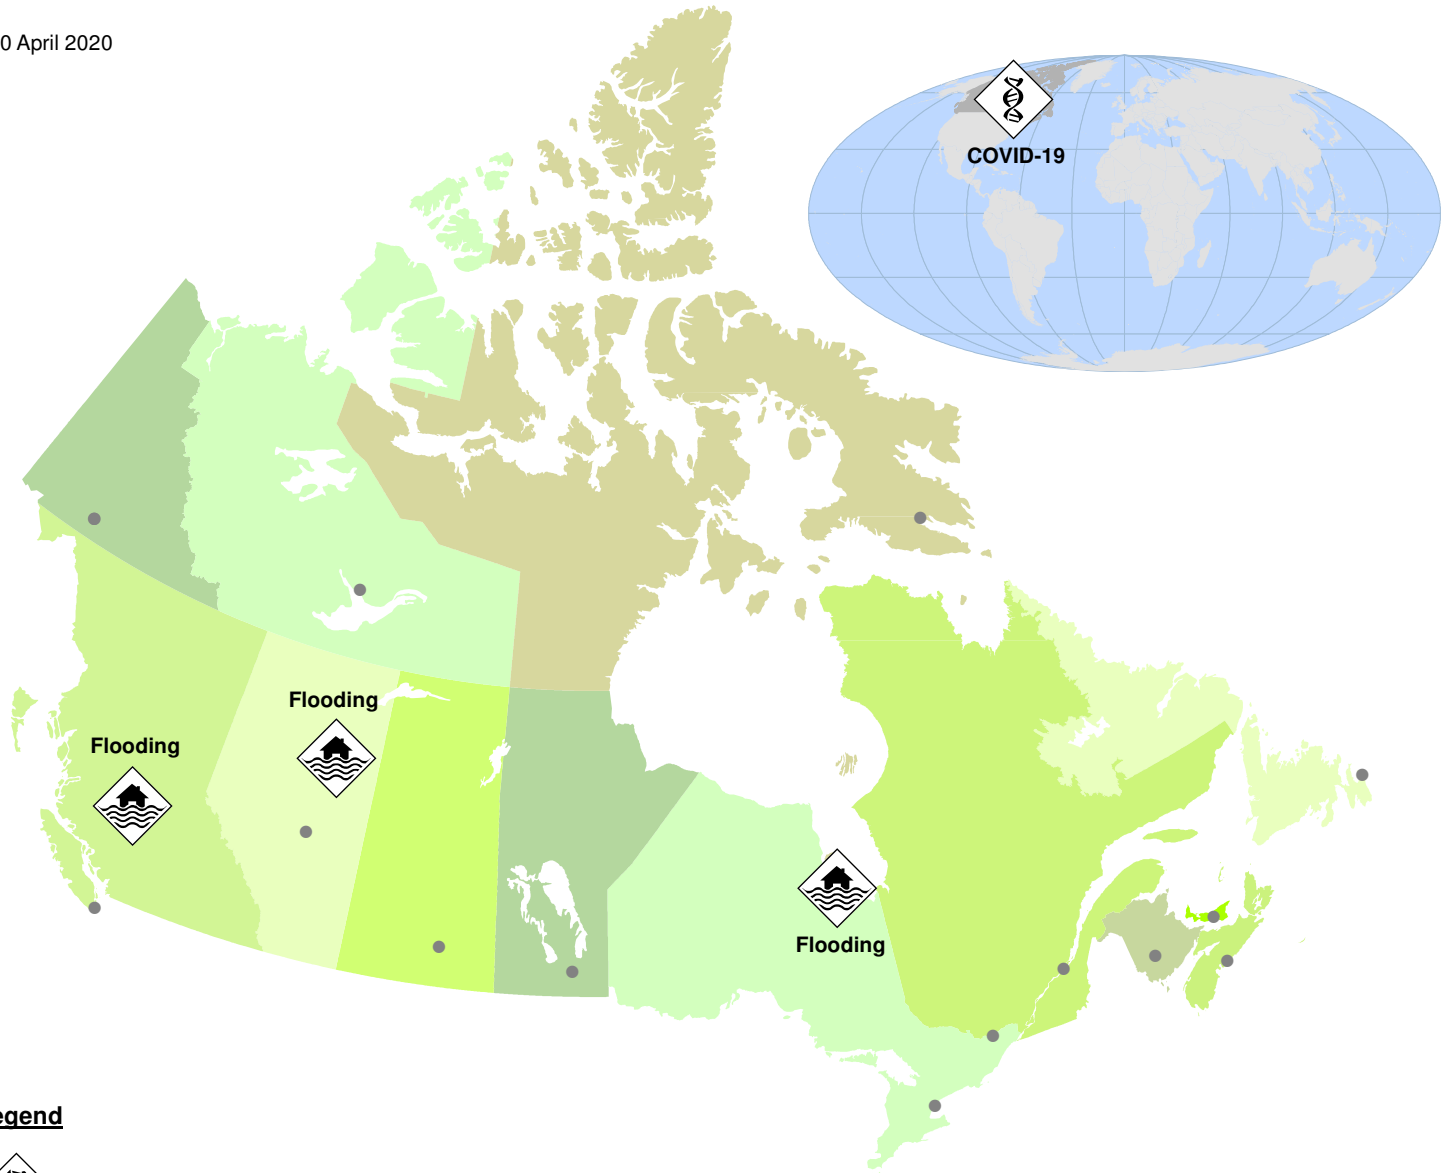

30 April 2020

**Legend**

 Health - Human

 Extreme Weather - Flooding