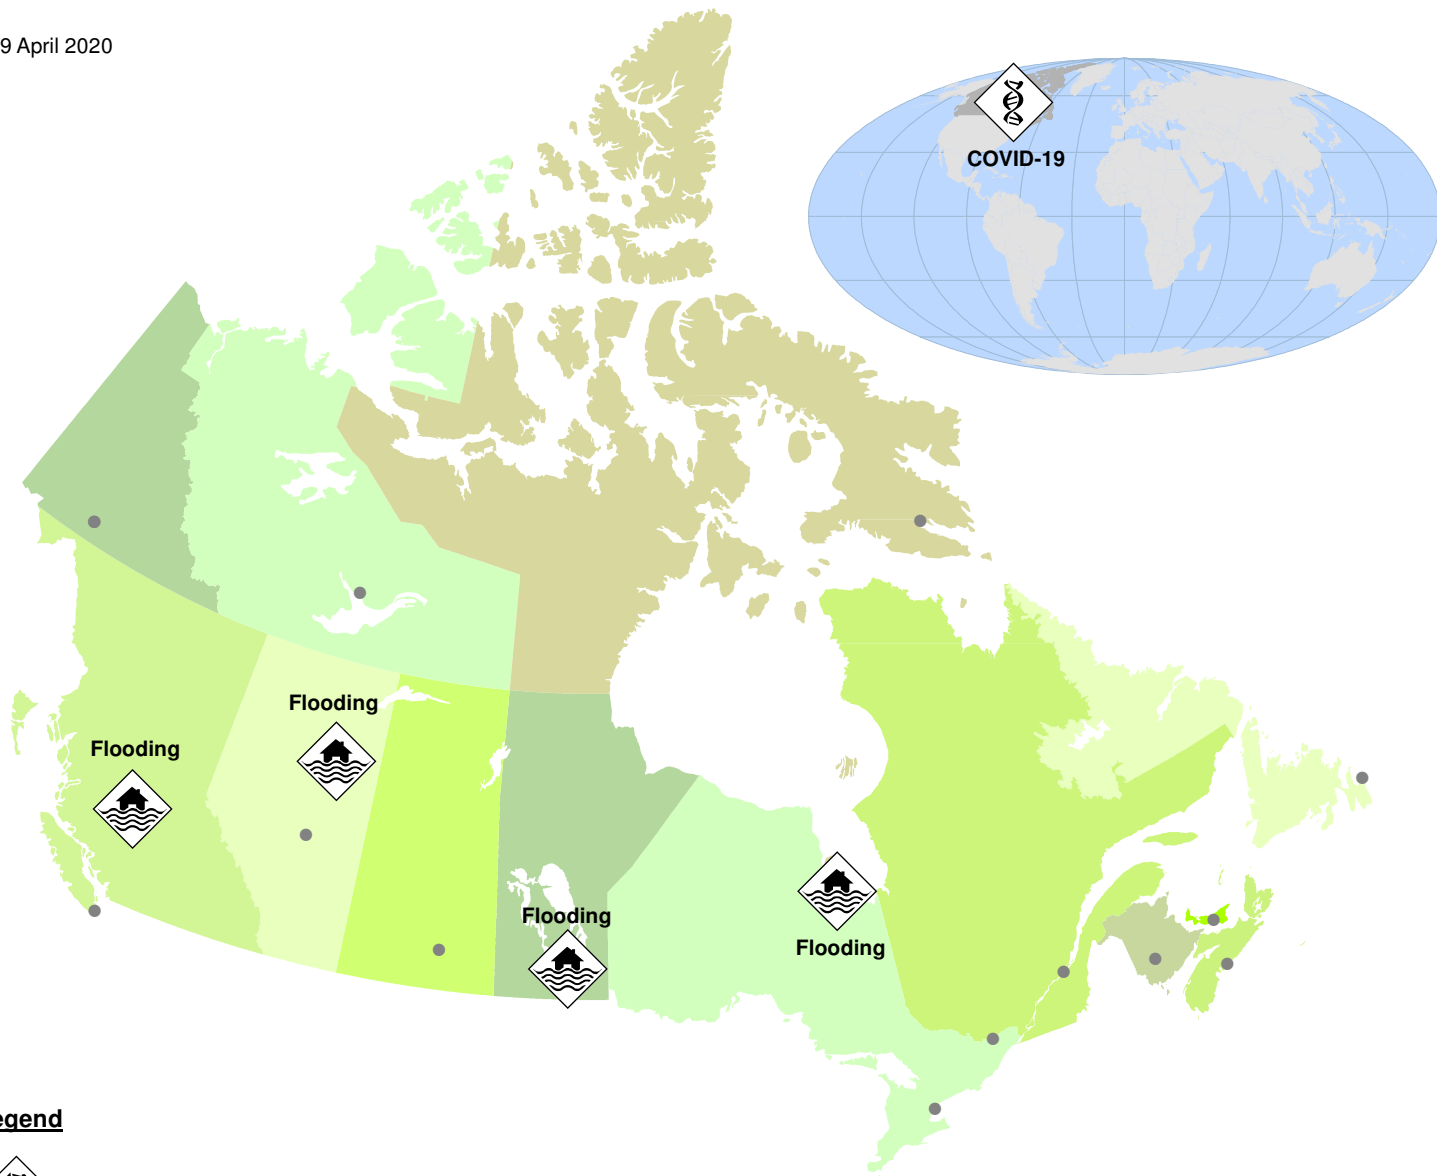

29 April 2020

Legend

 Health - Human

 Extreme Weather - Flooding