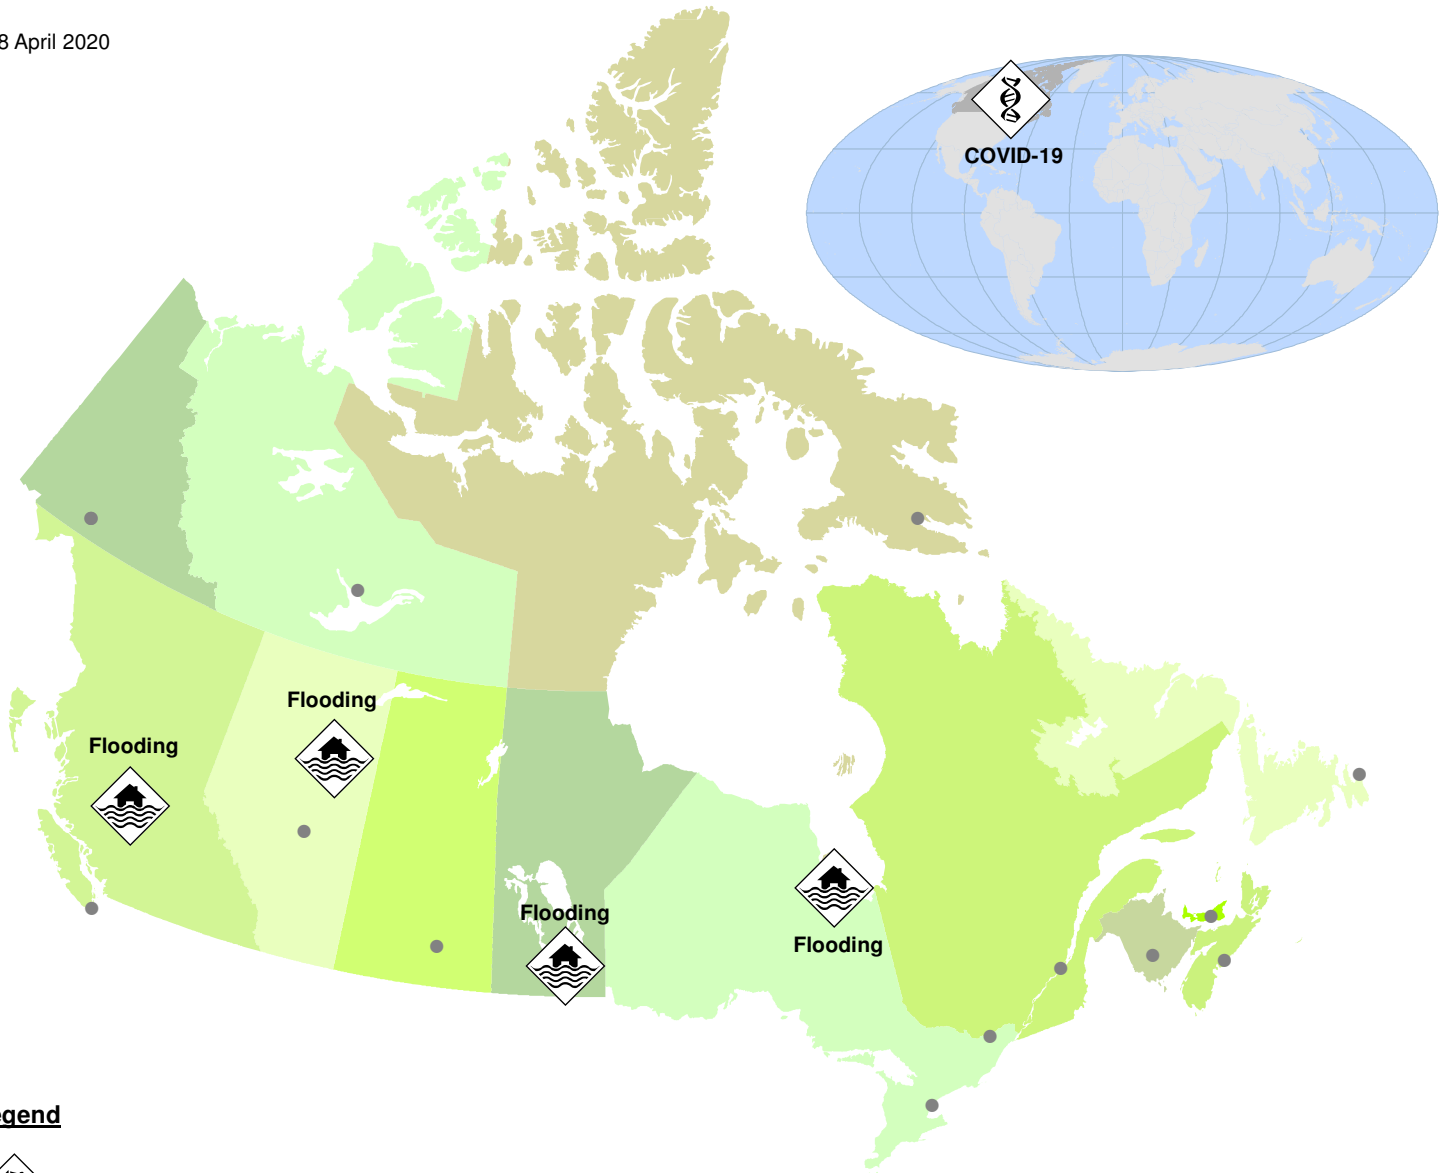

28 April 2020

Legend

 Health - Human

 Extreme Weather - Flooding