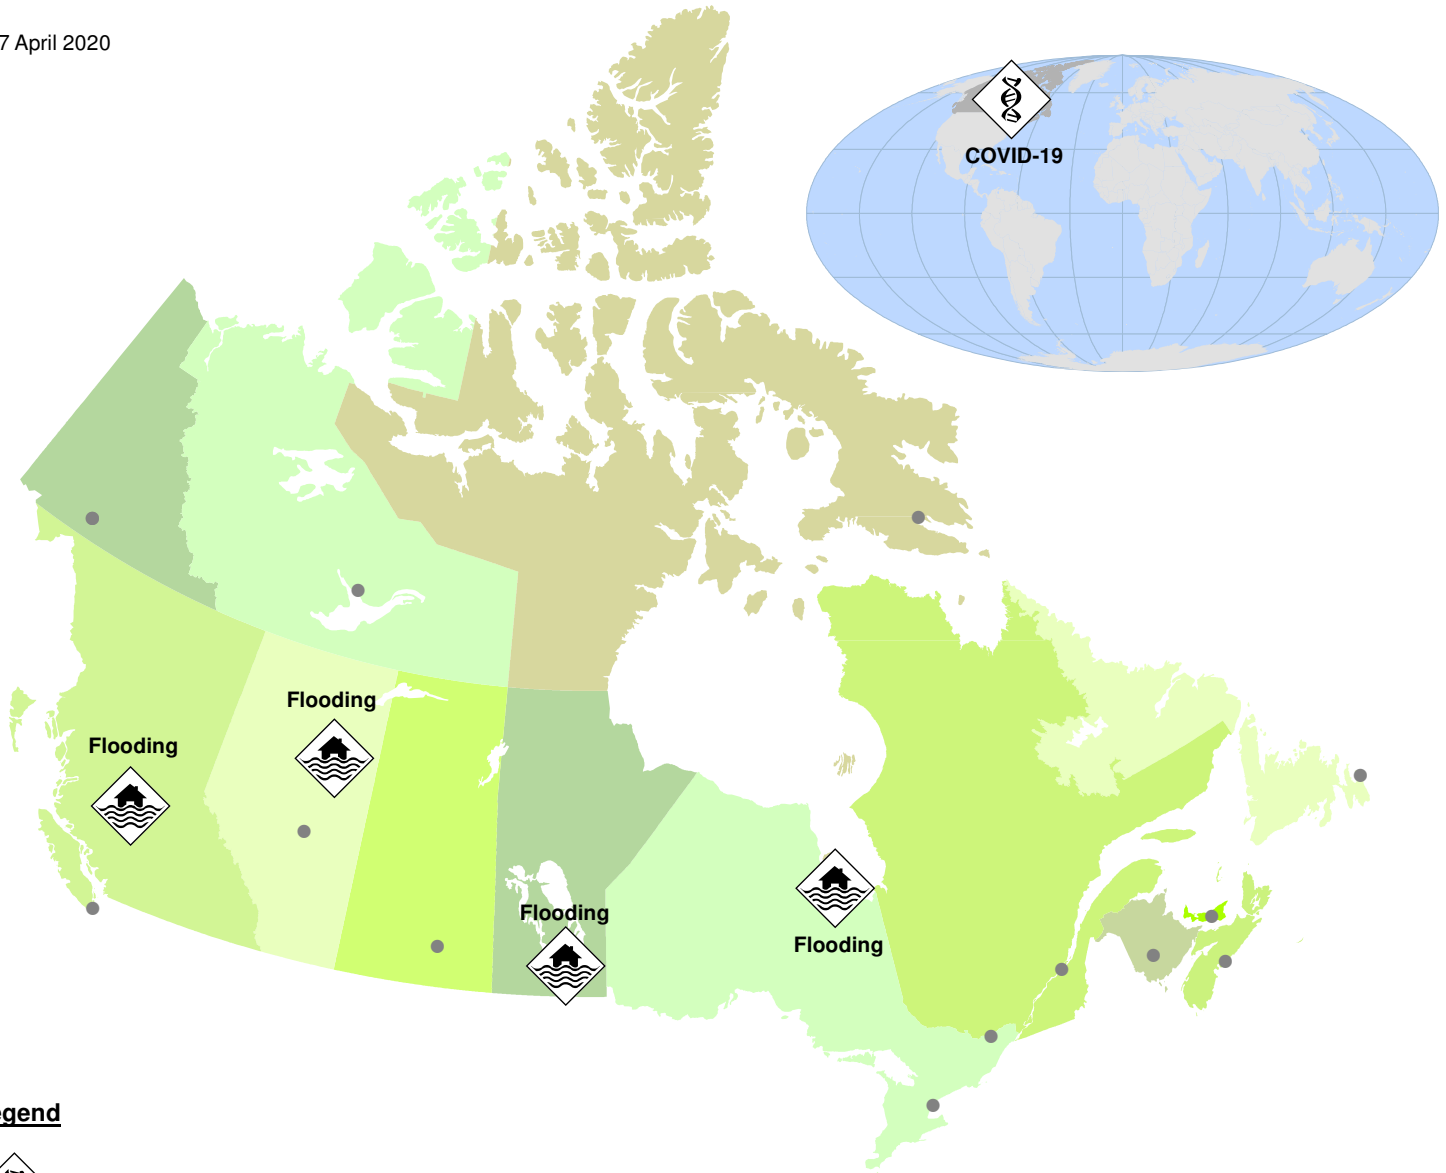

27 April 2020

Legend

 Health - Human

 Extreme Weather - Flooding