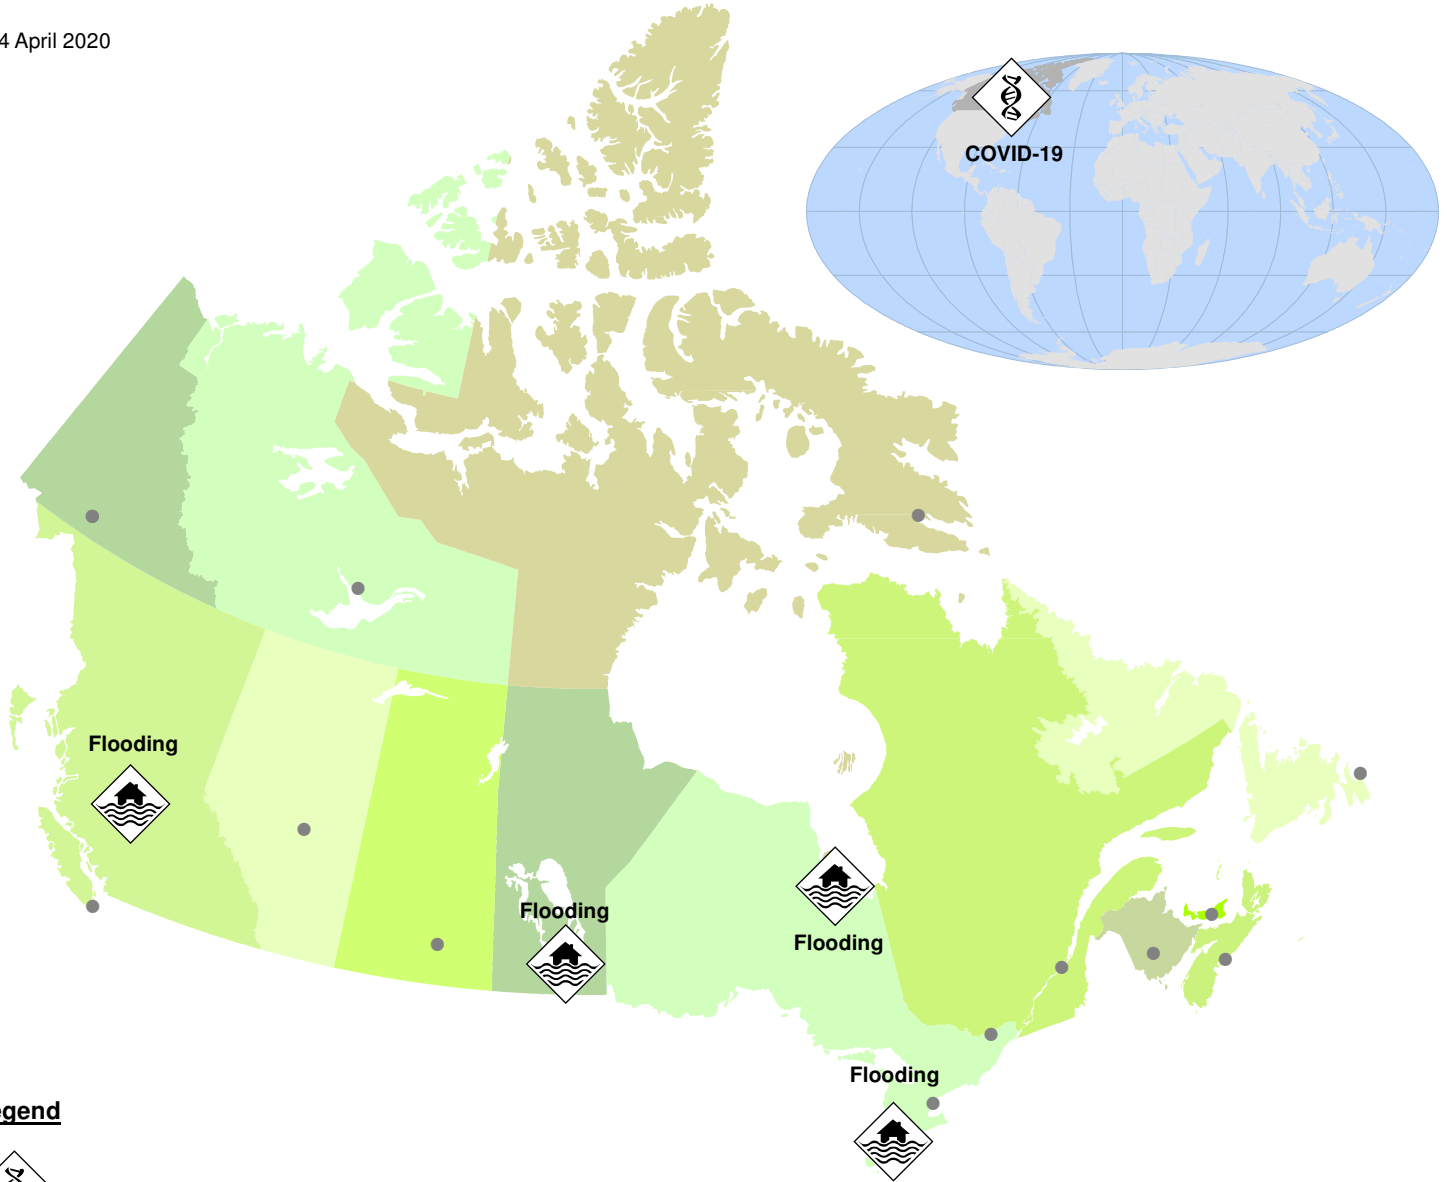

24 April 2020

Legend

 Health - Human

 Extreme Weather - Flooding