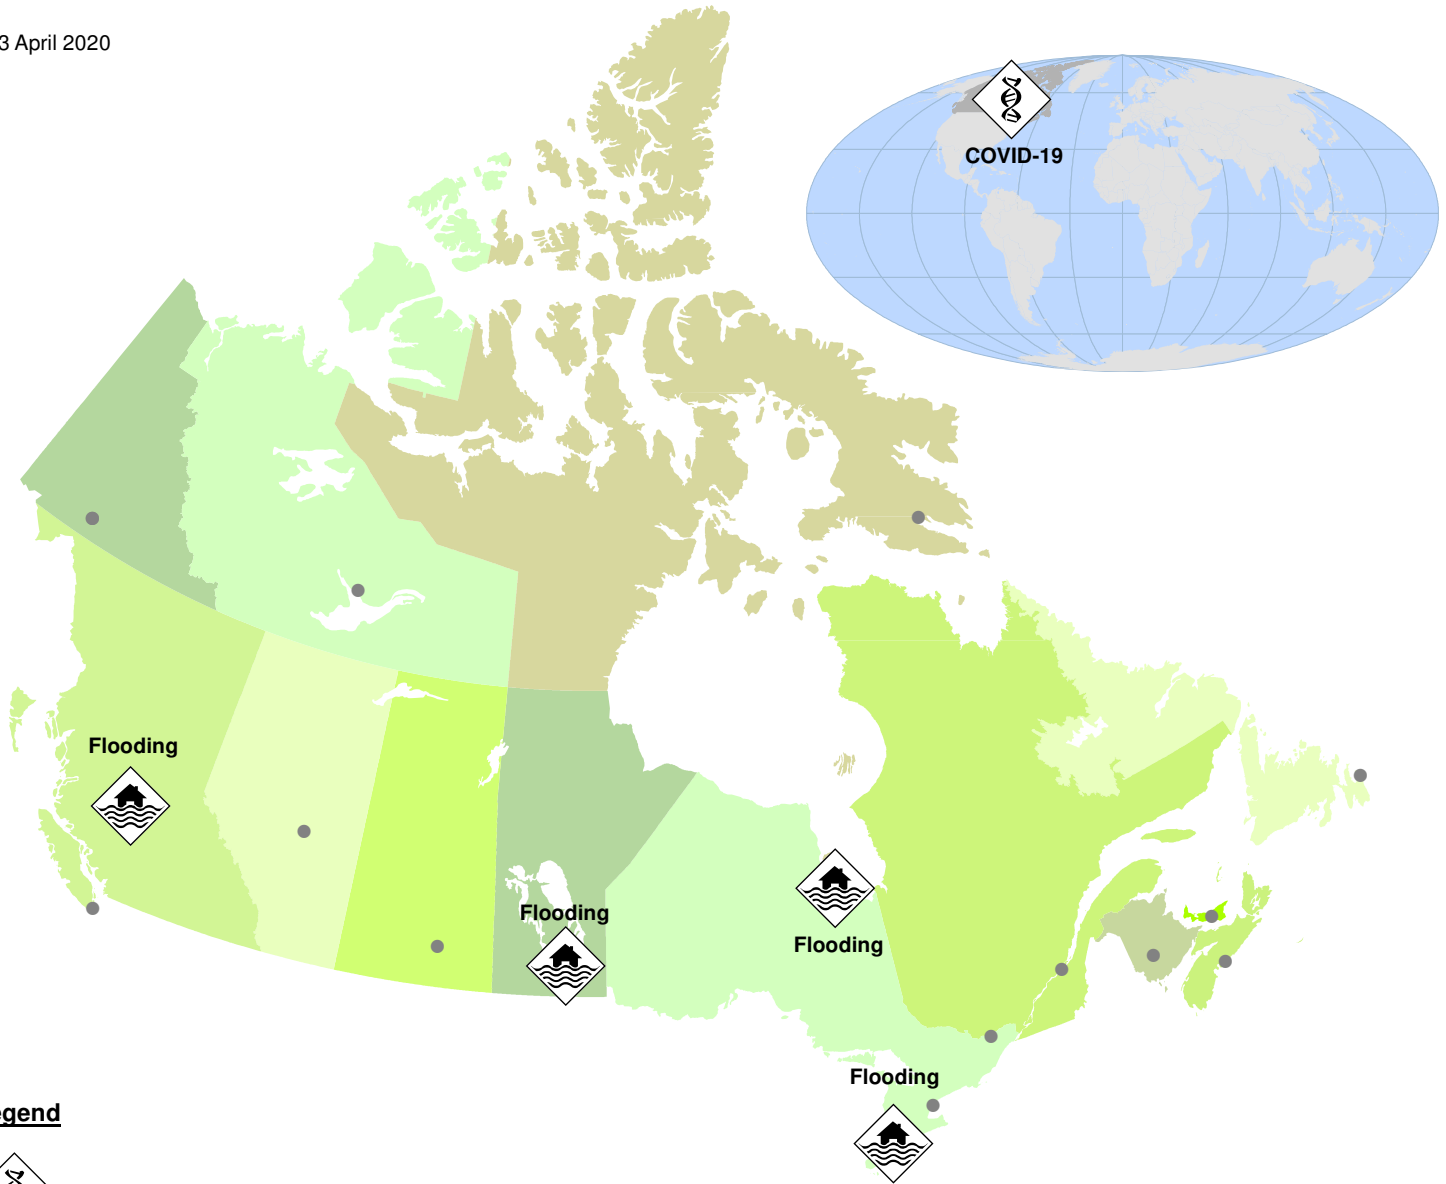

23 April 2020

Legend

 Health - Human

 Extreme Weather - Flooding