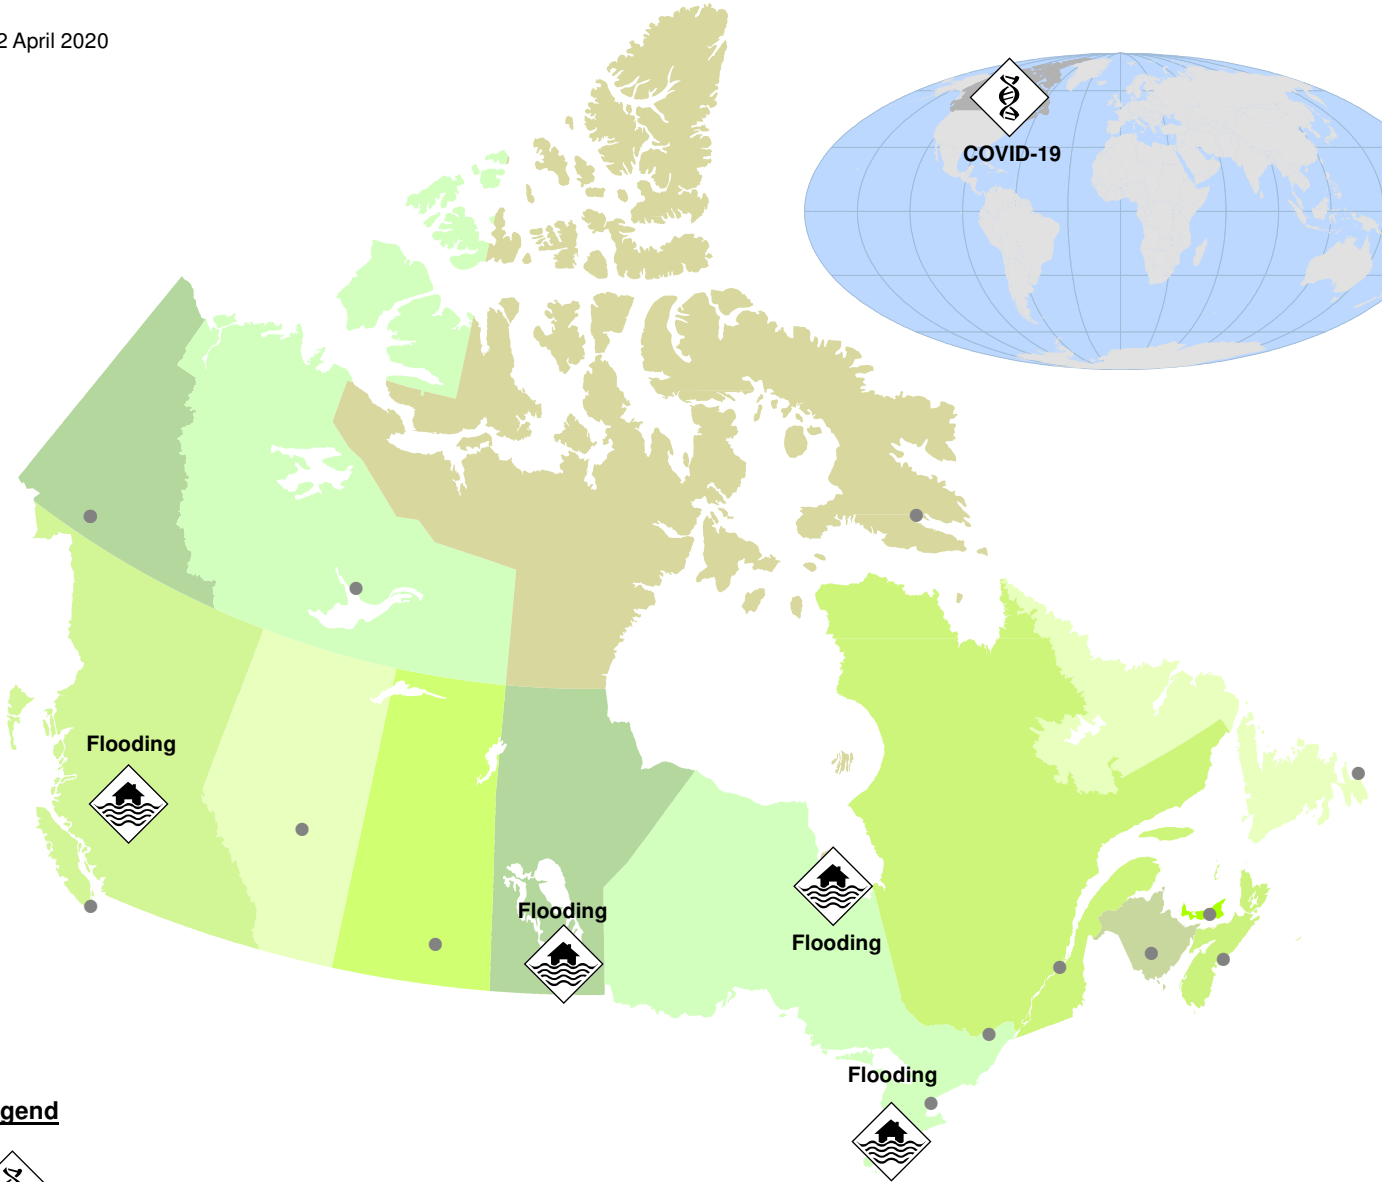

22 April 2020

Legend

 Health - Human

 Extreme Weather - Flooding