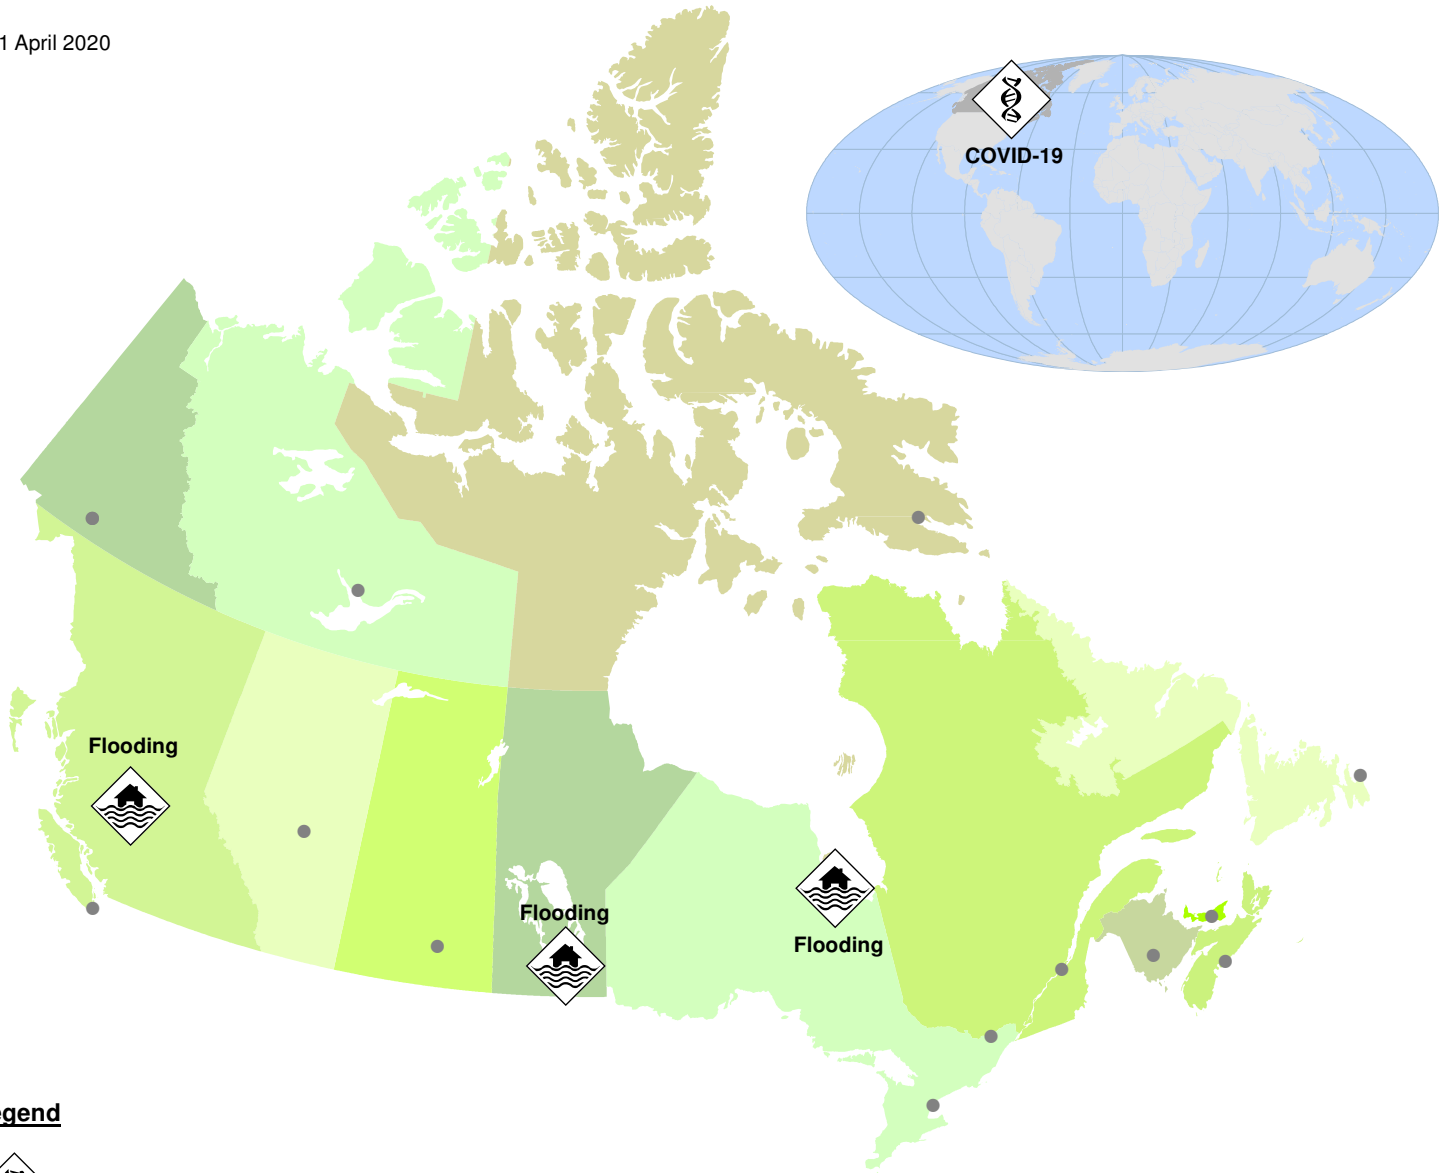

21 April 2020

Legend

 Health - Human

 Extreme Weather - Flooding