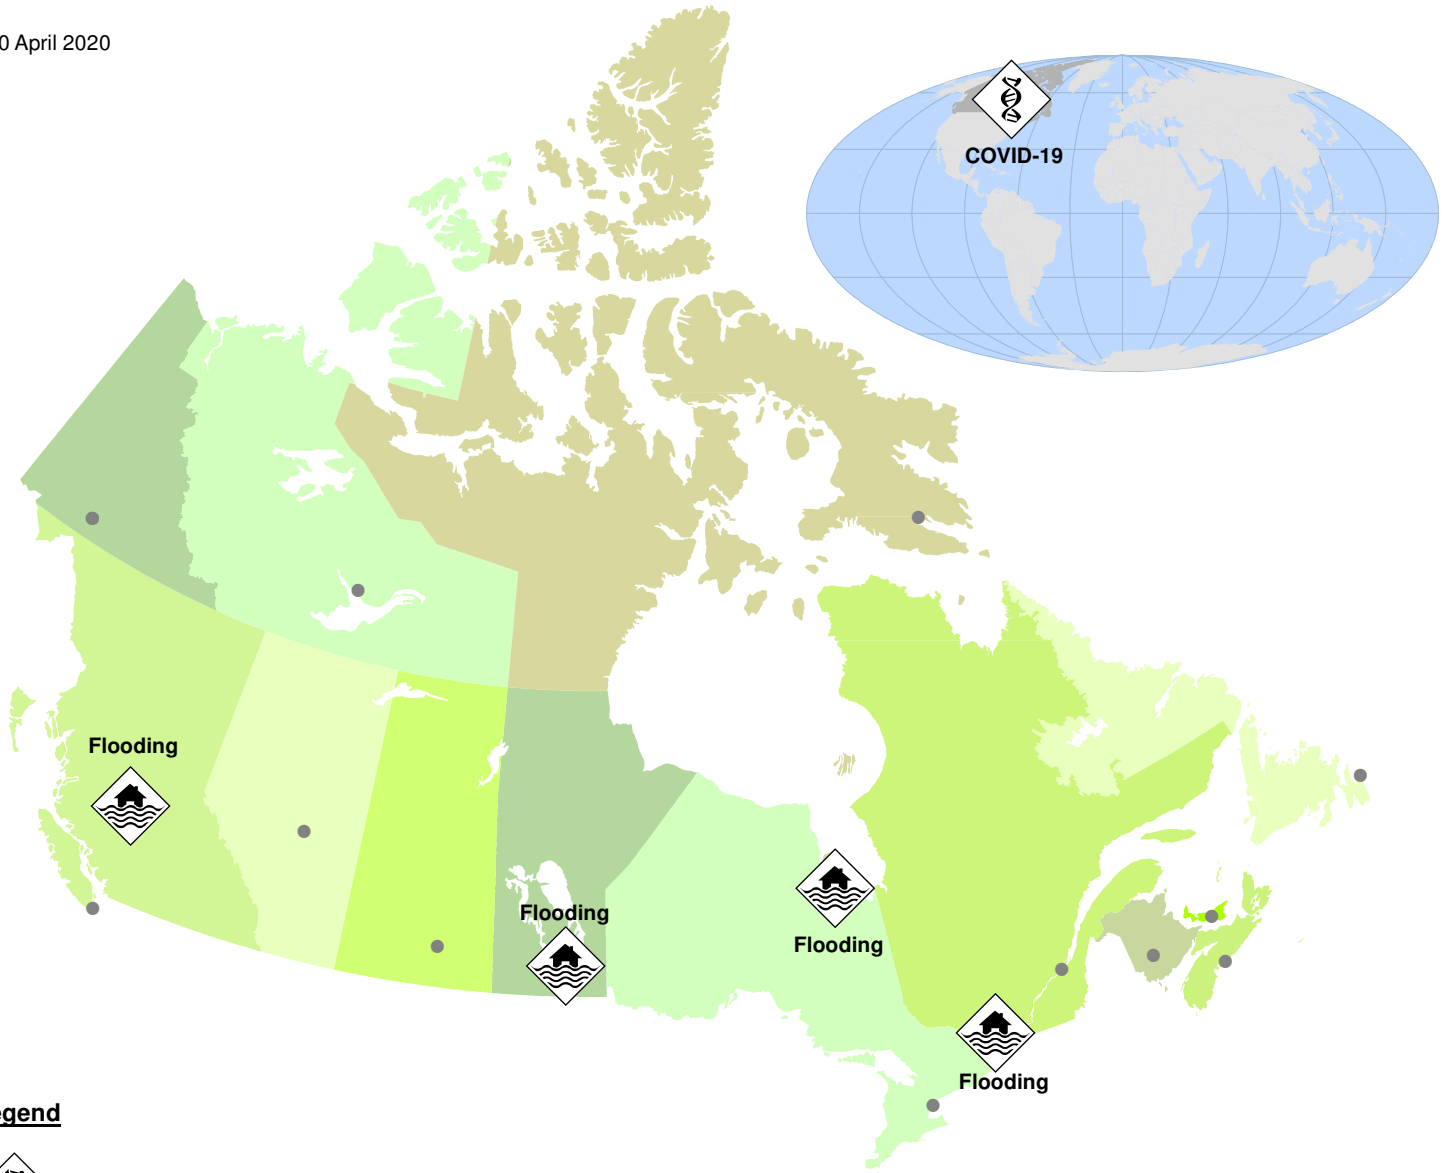

20 April 2020

**Legend**

 Health - Human

 Extreme Weather - Flooding