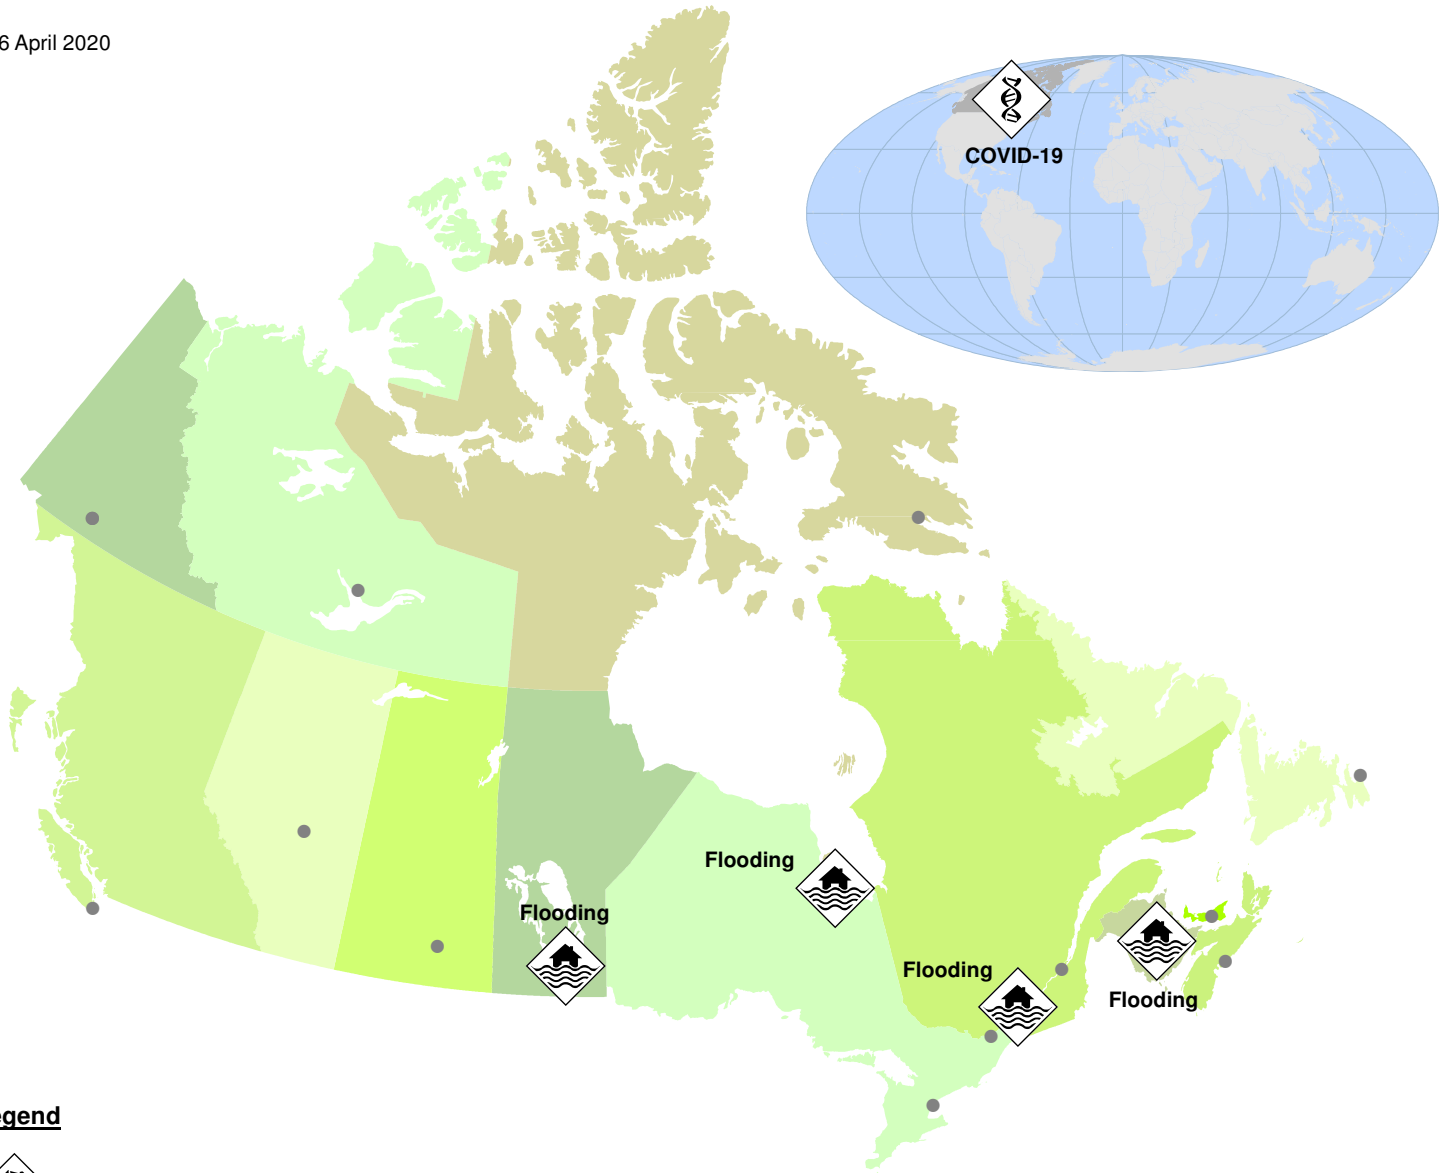

16 April 2020

Legend

 Health - Human

 Extreme Weather - Flooding