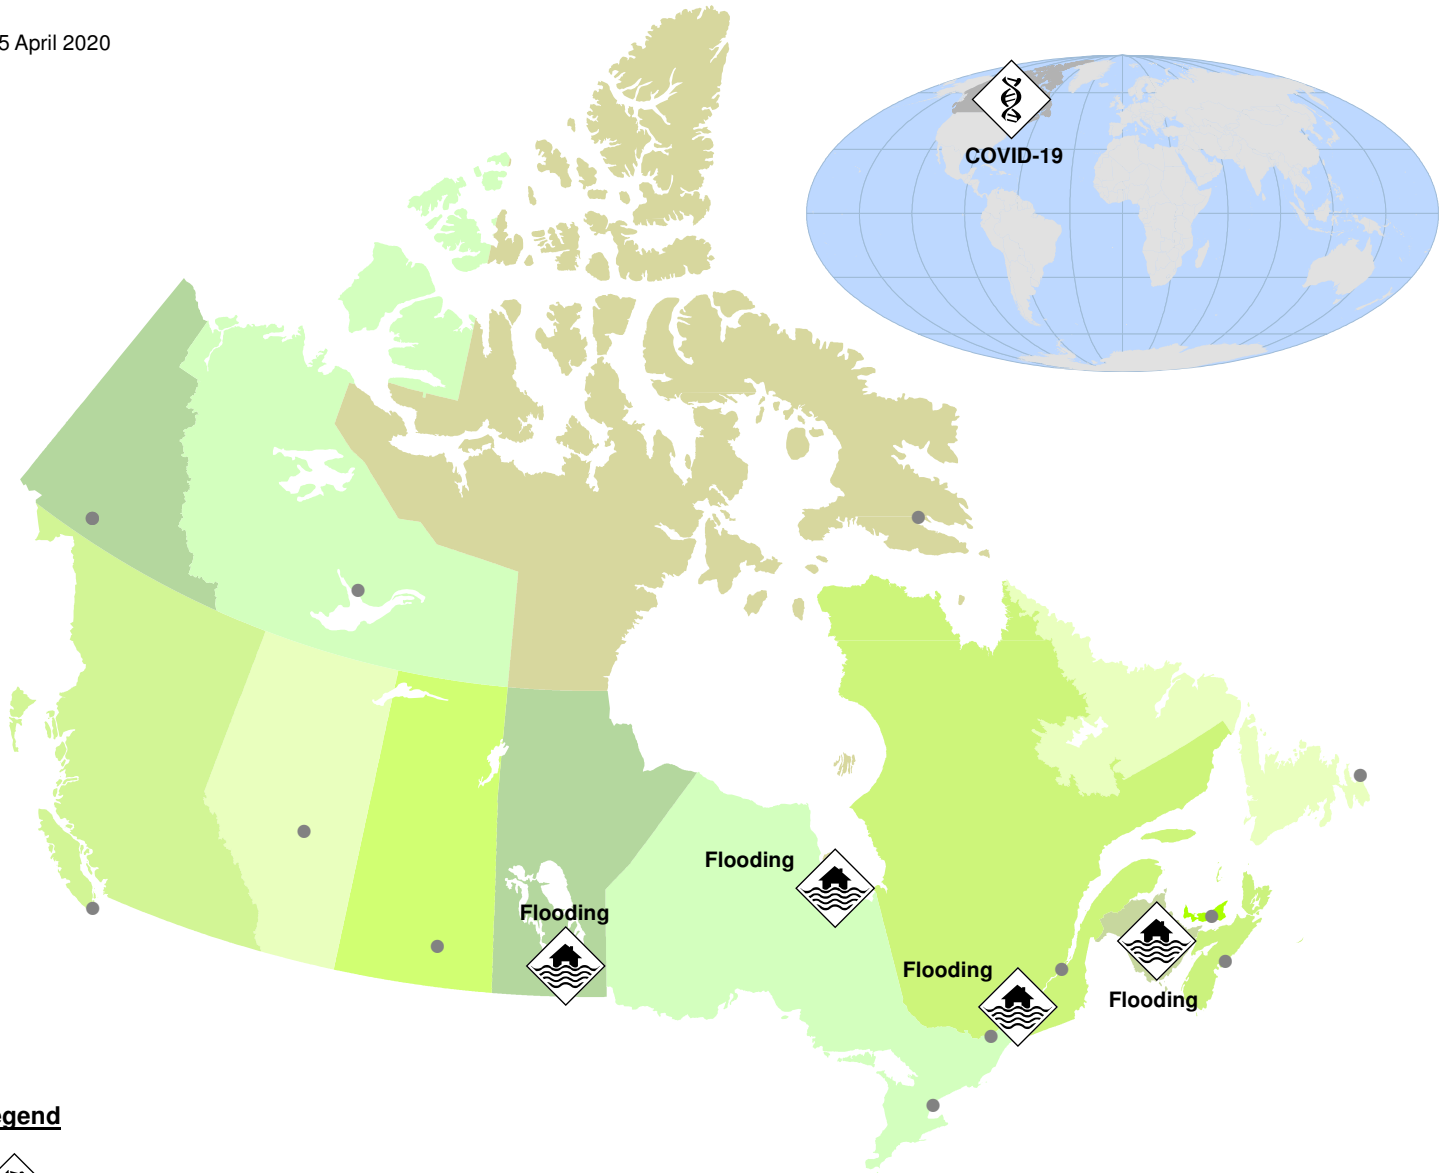

15 April 2020

Legend

 Health - Human

 Extreme Weather - Flooding