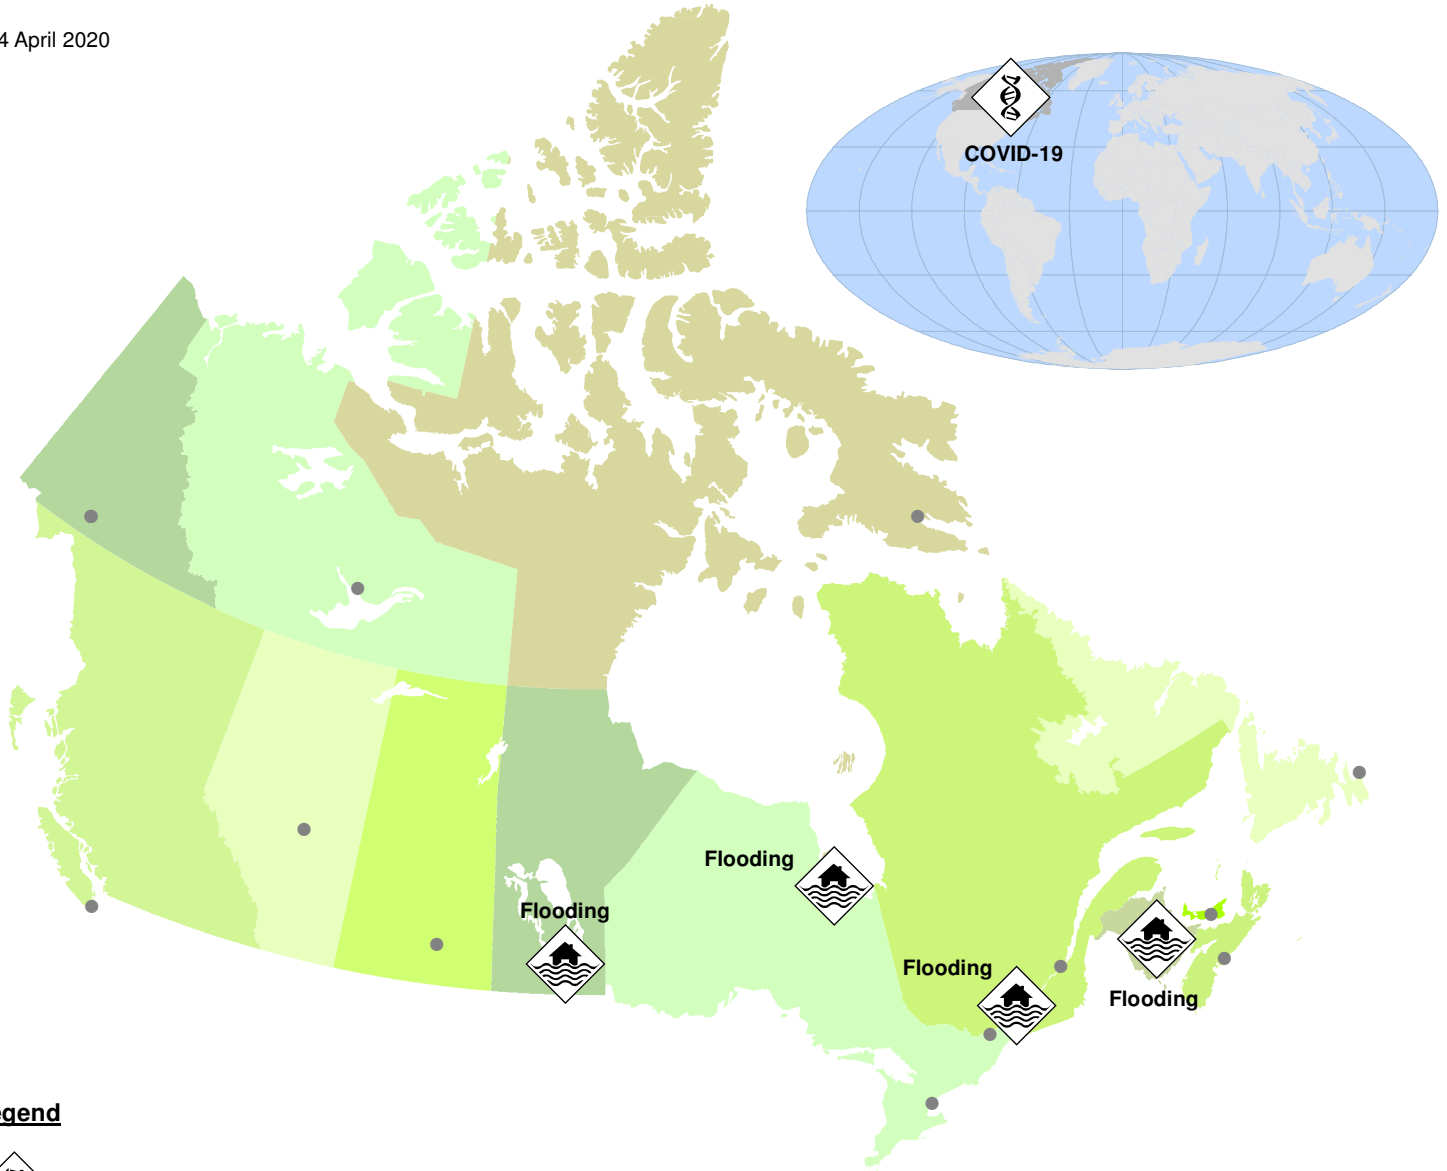

14 April 2020

Legend

 Health - Human

 Extreme Weather - Flooding